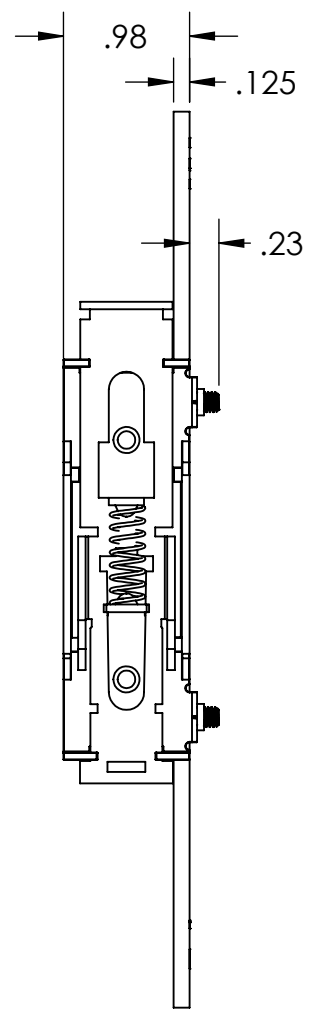

4

3

2

1

B

B

A

A

DIM: INCH	DATE: 05/03/2020	RoHS COMPLIANT: YES	DESCRIPTION:
 WINFORD ENGINEERING, LLC 4561 GARFIELD ROAD AUBURN, MI 48611			DIN Mounting Plate 5" X 7"
www.winford.com		989-671-9721	PART NUMBER (S) DINP03-5070A
			PART REVISION A

4

3

2

1