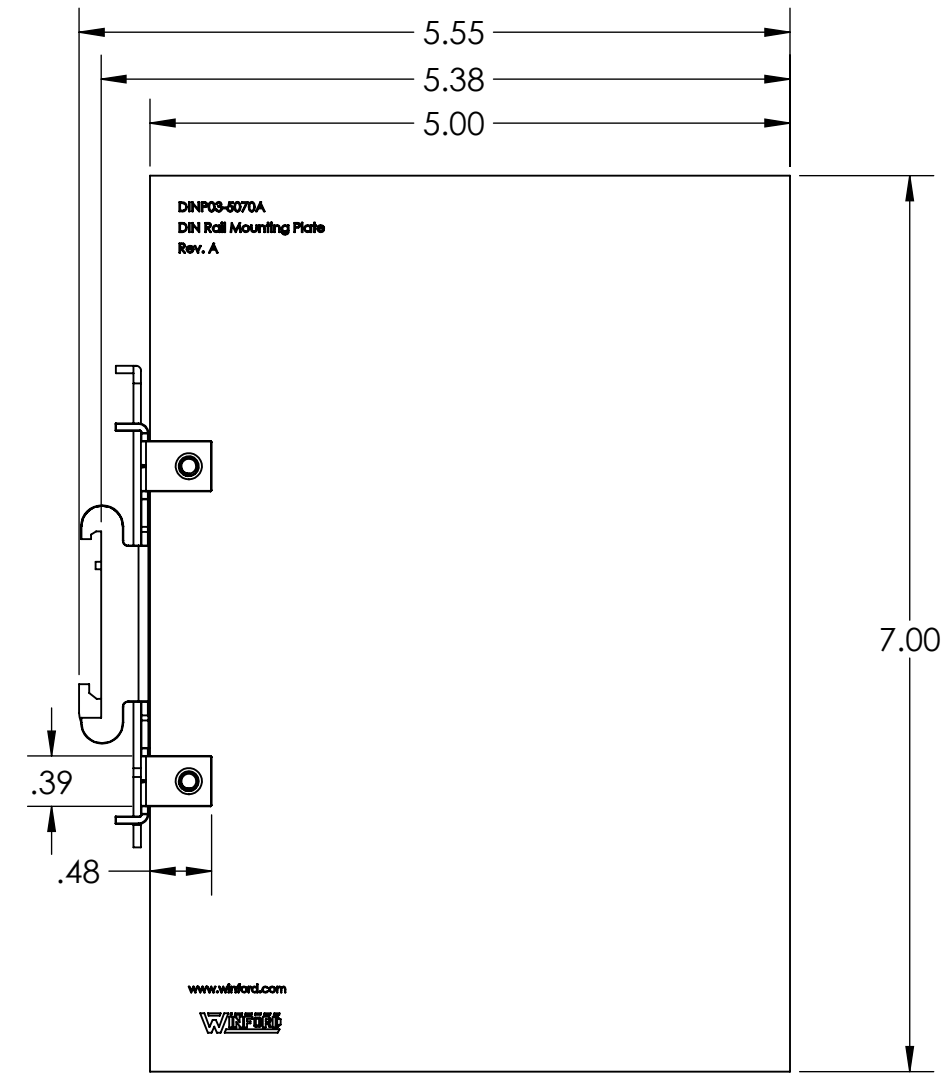

DIM: INCH	DATE: 05/03/2020	RoHS COMPLIANT: YES	DESCRIPTION:
 WINFORD ENGINEERING, LLC 4561 GARFIELD ROAD AUBURN, MI 48611			DIN Mounting Plate 5" X 7"
www.winford.com		989-671-9721	PART NUMBER (S) DINP03-5070A
			PART REVISION A

4

3

2

1