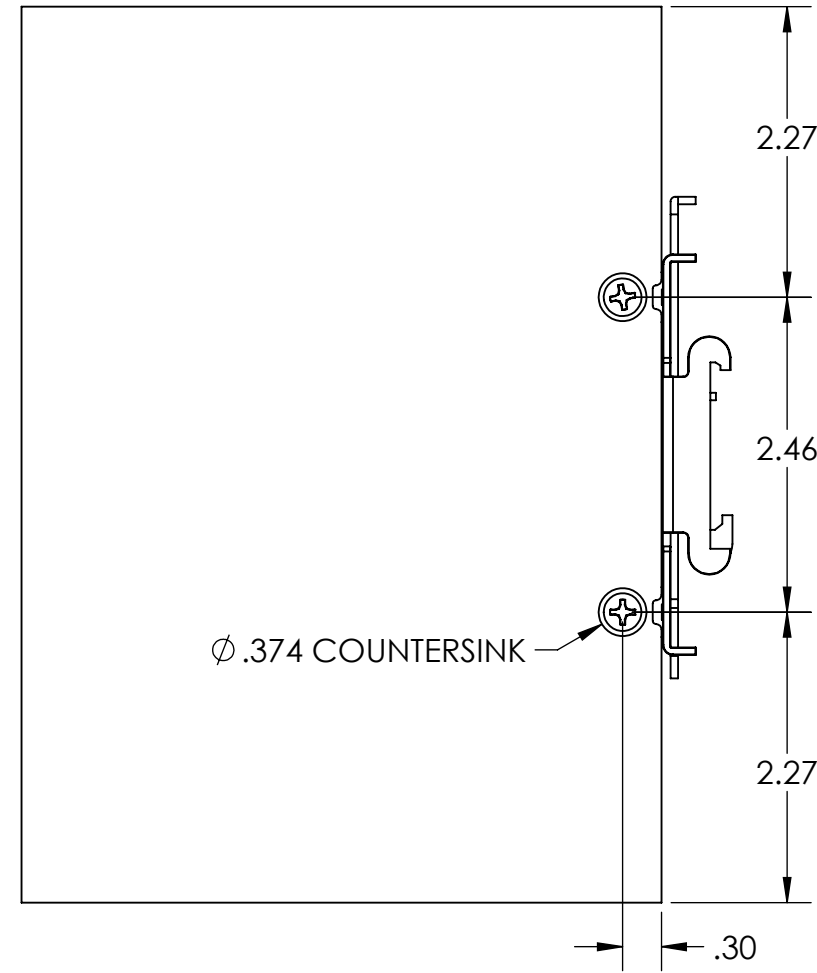

DIM: INCH	DATE: 05/03/2020	RoHS COMPLIANT: YES	DESCRIPTION:
 WINFORD ENGINEERING, LLC 4561 GARFIELD ROAD AUBURN, MI 48611			DIN Mounting Plate 5" X 7"
www.winford.com		989-671-9721	PART NUMBER (S) DINP03-5070A
			PART REVISION A