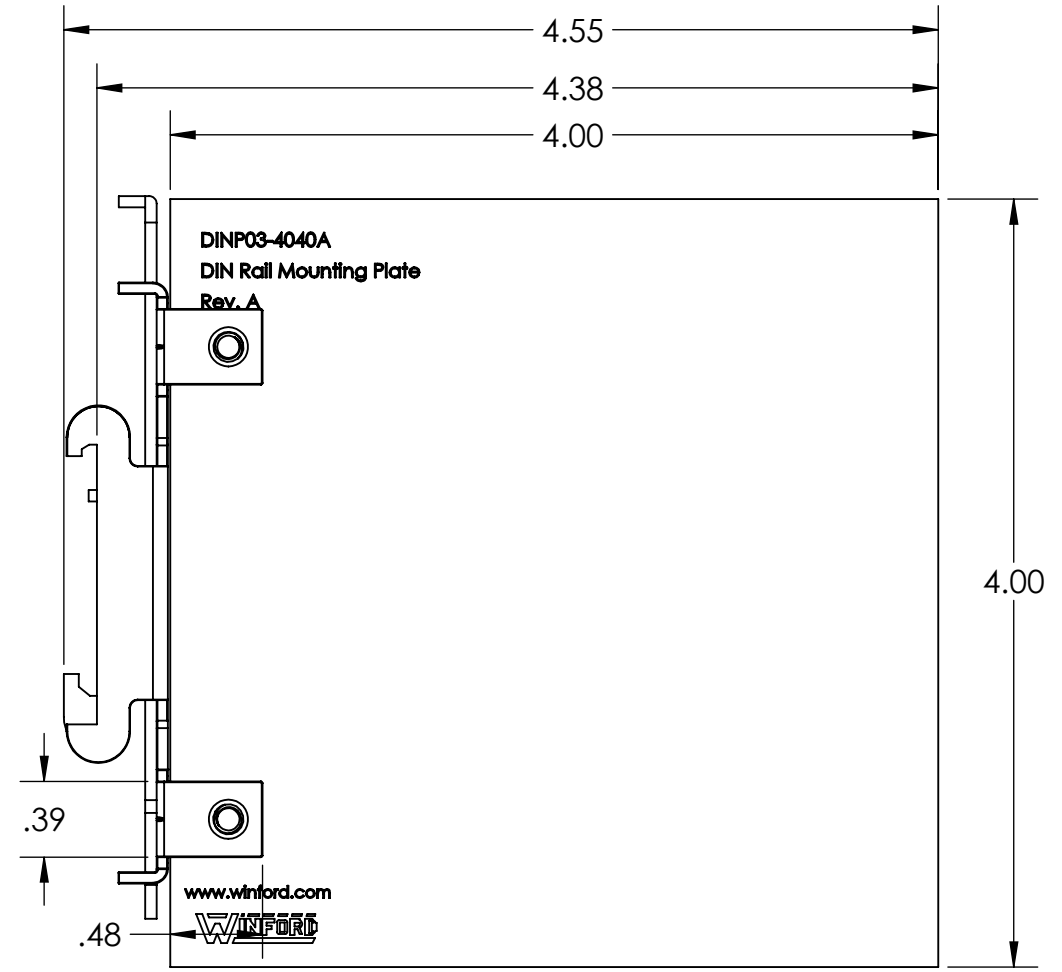

4

3

2

1

B

B

A

A

DIM: INCH	DATE: 04/26/2020	RoHS COMPLIANT: YES	DESCRIPTION:
 WINFORD ENGINEERING, LLC 4561 GARFIELD ROAD AUBURN, MI 48611			DIN Mounting Plate 4" X 4"
www.winford.com		989-671-9721	PART NUMBER (S) DINP03-4040A
			PART REVISION A

4

3

2

1