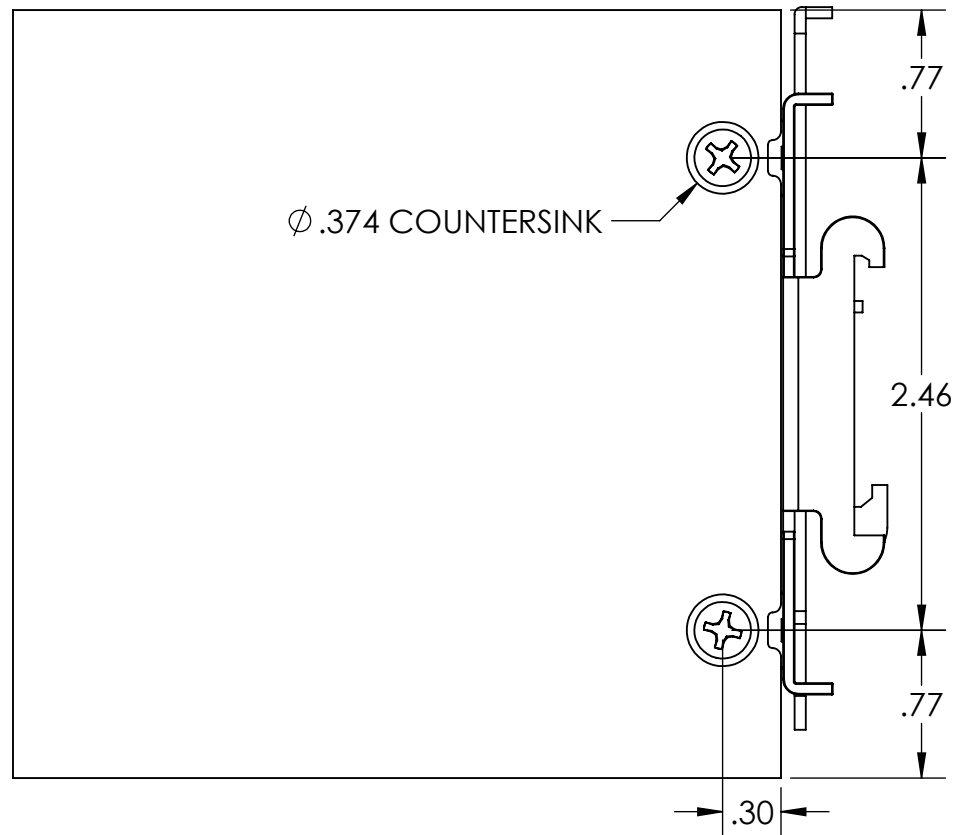

DIM: INCH	DATE: 04/26/2020	RoHS COMPLIANT: YES	DESCRIPTION:
 WINFORD ENGINEERING, LLC 4561 GARFIELD ROAD AUBURN, MI 48611			DIN Mounting Plate 4" X 4"
www.winford.com		989-671-9721	PART NUMBER (S) DINP03-4040A
			PART REVISION A