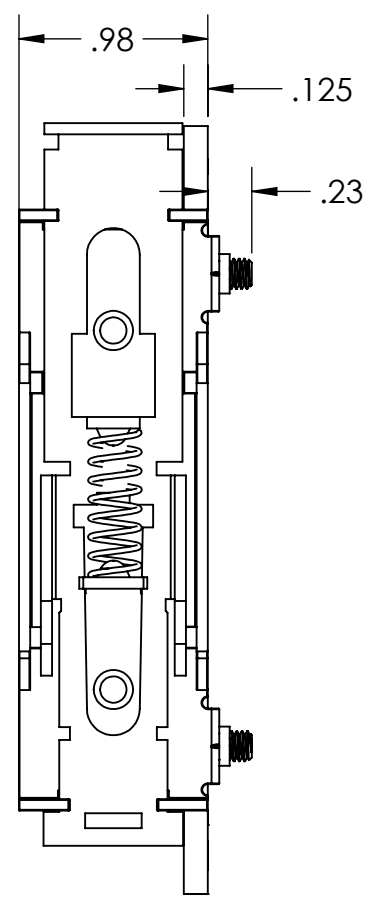

4

3

2

1

B

B

A

A

DIM: INCH	DATE: 04/26/2020	RoHS COMPLIANT: YES	DESCRIPTION:
 WINFORD ENGINEERING, LLC 4561 GARFIELD ROAD AUBURN, MI 48611			DIN Mounting Plate 4" X 4"
www.winford.com		989-671-9721	PART NUMBER (S) DINP03-4040A
			PART REVISION A

4

3

2

1