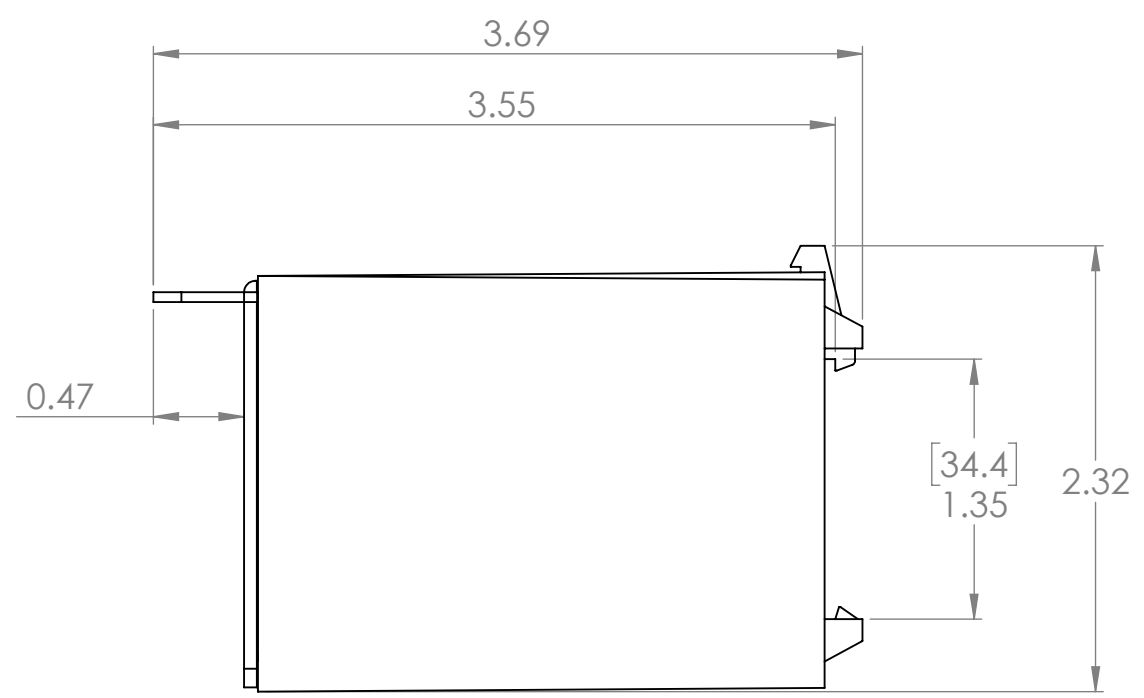

DIM: INCH	DATE: 06/02/2026	RoHS COMPLIANT: Unknown	DESCRIPTION: Drawer Storage Unit, DIN Rail Mount	
		WINFORD ENGINEERING, LLC 4561 GARFIELD ROAD AUBURN, MI 48611	PART NUMBER (S) <b>DINH-D01-A</b>	PART REVISION <b>A</b>
www.winford.com		989-671-9721		