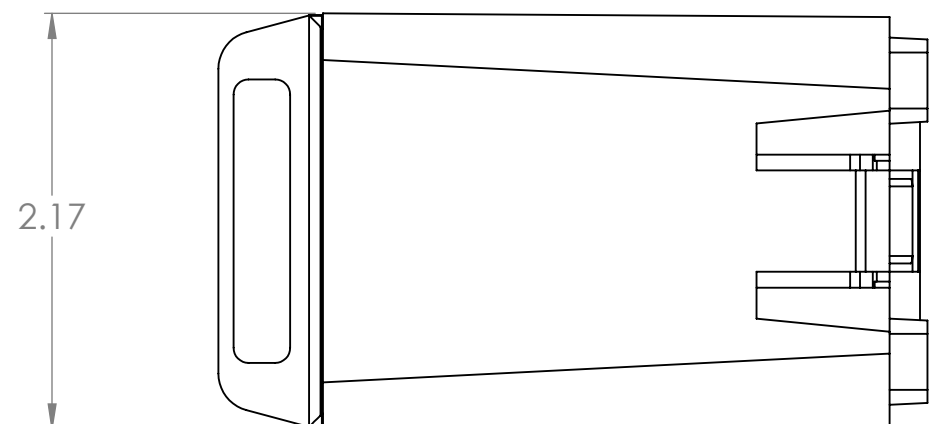

4

3

2

1

B

B

A

A

DIM: INCH	DATE: 06/02/2026	RoHS COMPLIANT: Unknown	DESCRIPTION: Drawer Storage Unit, DIN Rail Mount	
		WINFORD ENGINEERING, LLC 4561 GARFIELD ROAD AUBURN, MI 48611	PART NUMBER (S) DINH-D01-A	PART REVISION A
www.winford.com		989-671-9721		

4

3

2

1