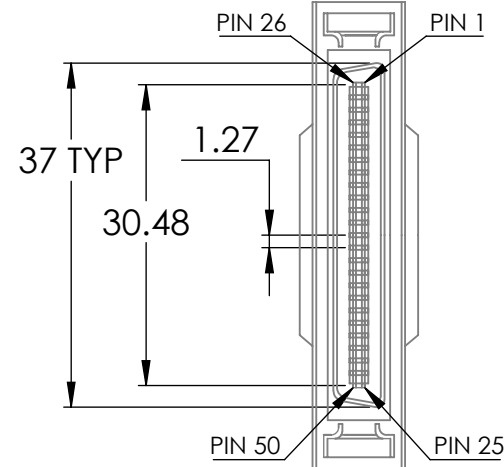

4

3

2

1

L

1	1	BLACK	19	19	PINK	37	37	GREY/WHITE
2	2	BLACK/WHITE	20	20	PINK/BLACK	38	38	GREY/RED
3	3	BROWN	21	21	LIGHT BLUE	39	39	YELLOW/WHITE
4	4	BROWN/WHITE	22	22	LIGHT BLUE/BLACK	40	40	YELLOW/RED
5	5	RED	23	23	LIGHT GREEN	41	41	GREEN/RED
6	6	RED/WHITE	24	24	LIGHT GREEN/BLACK	42	42	BLUE/RED
7	7	ORANGE	25	25	PINK/RED	43	43	BROWN/BLACK
8	8	ORANGE/BLACK	26	26	PINK/WHITE	44	44	RED/BLACK
9	9	YELLOW	27	27	ORANGE/WHITE	45	45	GREEN/BLACK
10	10	YELLOW/BLACK	28	28	ORANGE/RED	46	46	BLUE/BLACK
11	11	GREEN	29	29	LIGHT GREEN/WHITE	47	47	PURPLE/BLACK
12	12	GREEN/WHITE	30	30	LIGHT GREEN/RED	48	48	PURPLE/RED
13	13	BLUE	31	31	LIGHT BLUE/WHITE	49	49	WHITE
14	14	BLUE/WHITE	32	32	LIGHT BLUE/RED	50	50	LIGHT YELLOW/RED
15	15	PURPLE	33	33	BLACK/RED			SHIELD
16	16	PURPLE/WHITE	34	34	BROWN/RED			SHIELD
17	17	GREY	35	35	WHITE/BLACK			
18	18	GREY/BLACK	36	36	WHITE/RED			

Note: "xx" in part number = Length, in Feet

DIM: MM	DATE: 05/02/2023	RoHS COMPLIANT: Yes	DESCRIPTION:
 WINFORD ENGINEERING, LLC 4561 GARFIELD ROAD AUBURN, MI 48611			MDR (Mini Delta Ribbon) 50-Pin Cables
www.winford.com		989-671-9721	PART NUMBER (S) CBMDR50MA-xx
			PART REVISION A