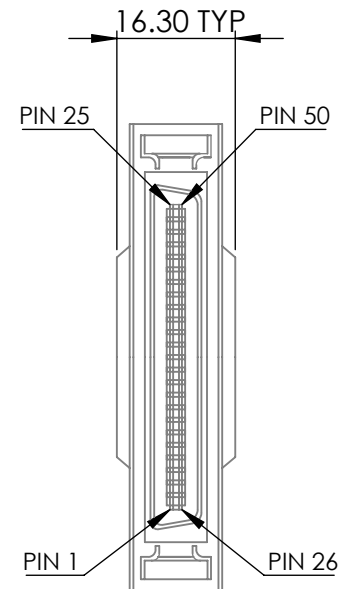

4

3

2

1

L

1	1	BLACK	19	19	PINK	37	37	GREY/WHITE
2	2	BLACK/WHITE	20	20	PINK/BLACK	38	38	GREY/RED
3	3	BROWN	21	21	LIGHT BLUE	39	39	YELLOW/WHITE
4	4	BROWN/WHITE	22	22	LIGHT BLUE/BLACK	40	40	YELLOW/RED
5	5	RED	23	23	LIGHT GREEN	41	41	GREEN/RED
6	6	RED/WHITE	24	24	LIGHT GREEN/BLACK	42	42	BLUE/RED
7	7	ORANGE	25	25	PINK/RED	43	43	BROWN/BLACK
8	8	ORANGE/BLACK	26	26	PINK/WHITE	44	44	RED/BLACK
9	9	YELLOW	27	27	ORANGE/WHITE	45	45	GREEN/BLACK
10	10	YELLOW/BLACK	28	28	ORANGE/RED	46	46	BLUE/BLACK
11	11	GREEN	29	29	LIGHT GREEN/WHITE	47	47	PURPLE/BLACK
12	12	GREEN/WHITE	30	30	LIGHT GREEN/RED	48	48	PURPLE/RED
13	13	BLUE	31	31	LIGHT BLUE/WHITE	49	49	WHITE
14	14	BLUE/WHITE	32	32	LIGHT BLUE/RED	50	50	LIGHT YELLOW/RED
15	15	PURPLE	33	33	BLACK/RED			SHIELD
16	16	PURPLE/WHITE	34	34	BROWN/RED			SHIELD
17	17	GREY	35	35	WHITE/BLACK			
18	18	GREY/BLACK	36	36	WHITE/RED			

Note: "xx" in part number = Length, in Feet

DIM: MM	DATE: 05/02/2023	RoHS COMPLIANT: Yes	DESCRIPTION:
 WINFORD ENGINEERING, LLC 4561 GARFIELD ROAD AUBURN, MI 48611			MDR (Mini Delta Ribbon) 50-Pin Cables
www.winford.com		989-671-9721	PART NUMBER (S) CBMDR50MA-xx
			PART REVISION A