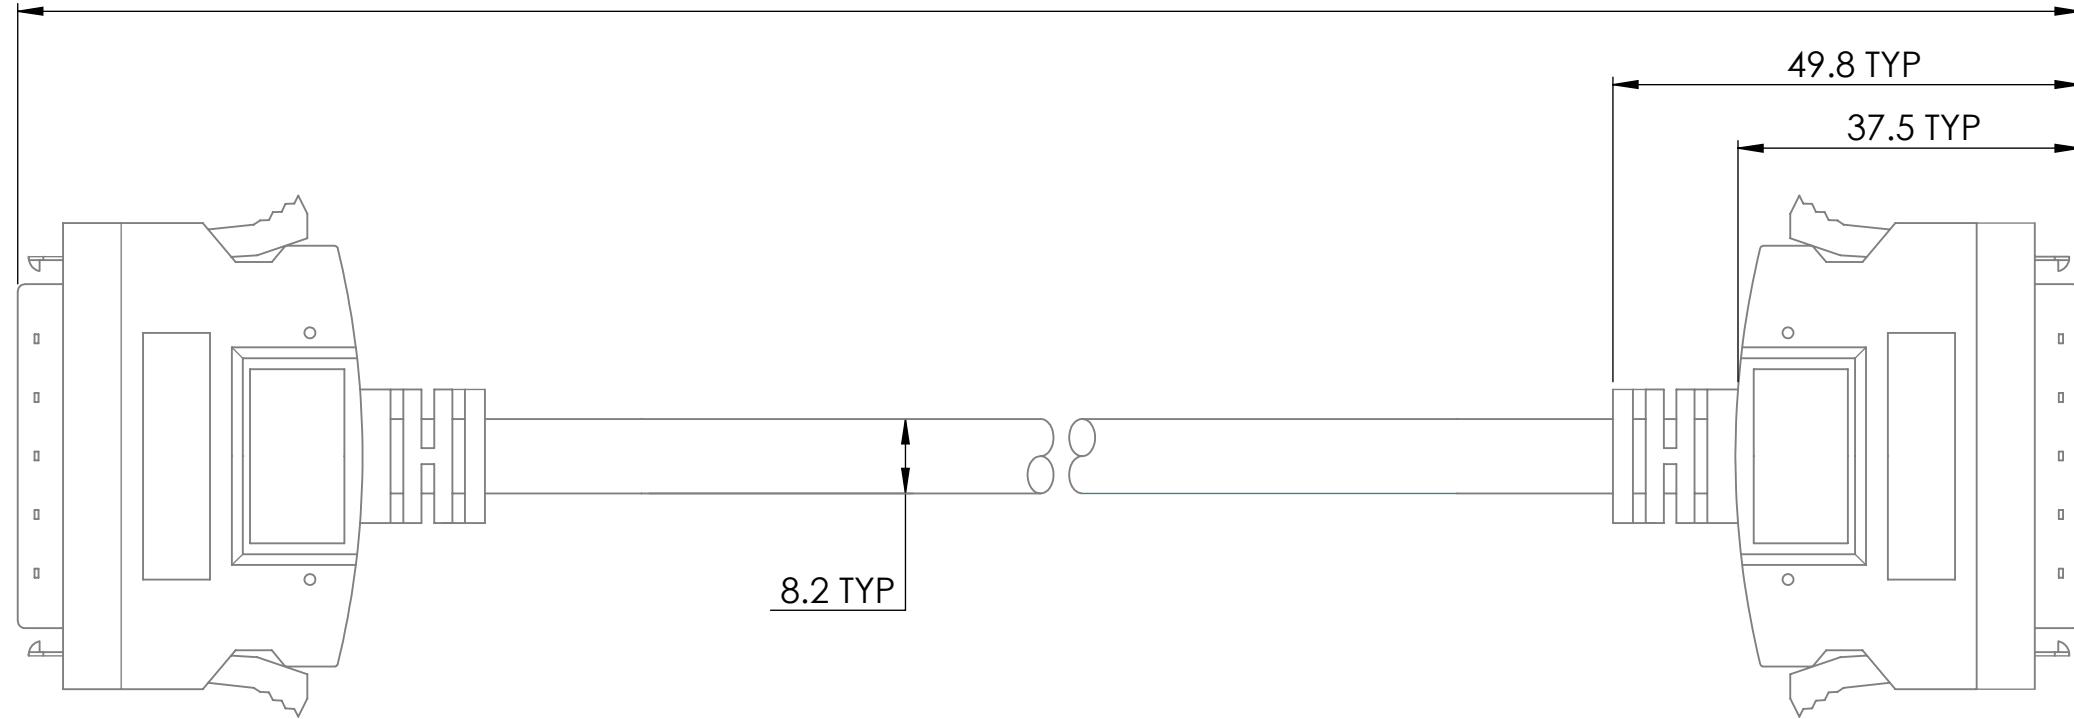

4

3

2

1

L

1	1	BLACK	19	19	PINK	37	37	GREY/WHITE
2	2	BLACK/WHITE	20	20	PINK/BLACK	38	38	GREY/RED
3	3	BROWN	21	21	LIGHT BLUE	39	39	YELLOW/WHITE
4	4	BROWN/WHITE	22	22	LIGHT BLUE/BLACK	40	40	YELLOW/RED
5	5	RED	23	23	LIGHT GREEN	41	41	GREEN/RED
6	6	RED/WHITE	24	24	LIGHT GREEN/BLACK	42	42	BLUE/RED
7	7	ORANGE	25	25	PINK/RED	43	43	BROWN/BLACK
8	8	ORANGE/BLACK	26	26	PINK/WHITE	44	44	RED/BLACK
9	9	YELLOW	27	27	ORANGE/WHITE	45	45	GREEN/BLACK
10	10	YELLOW/BLACK	28	28	ORANGE/RED	46	46	BLUE/BLACK
11	11	GREEN	29	29	LIGHT GREEN/WHITE	47	47	PURPLE/BLACK
12	12	GREEN/WHITE	30	30	LIGHT GREEN/RED	48	48	PURPLE/RED
13	13	BLUE	31	31	LIGHT BLUE/WHITE	49	49	WHITE
14	14	BLUE/WHITE	32	32	LIGHT BLUE/RED	50	50	LIGHT YELLOW/RED
15	15	PURPLE	33	33	BLACK/RED			SHIELD
16	16	PURPLE/WHITE	34	34	BROWN/RED			SHIELD
17	17	GREY	35	35	WHITE/BLACK			
18	18	GREY/BLACK	36	36	WHITE/RED			

Note: "xx" in part number = Length, in Feet

DIM: MM	DATE: 05/02/2023	RoHS COMPLIANT: Yes	DESCRIPTION:
 WINFORD ENGINEERING, LLC 4561 GARFIELD ROAD AUBURN, MI 48611			MDR (Mini Delta Ribbon) 50-Pin Cables
www.winford.com		989-671-9721	PART NUMBER (S) CBMDR50MA-xx
			PART REVISION A