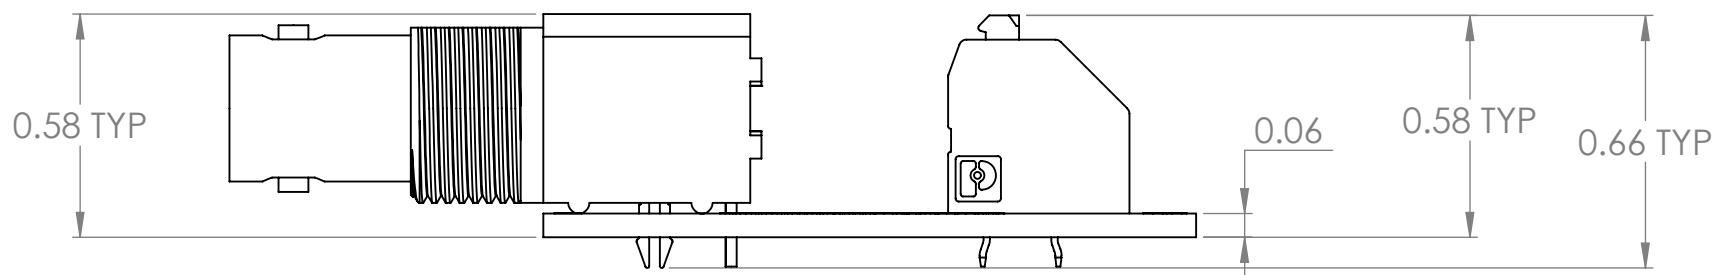

4

3

2

1

B

B

1/2-28 UNEF-2A

Ø 0.15 THRU (6 PLCS)

Ø 0.05 INSIDE

Connector Pinout
(Female)

| | | | |
|--|------------------|---------------------|--|
| DIM: INCH | DATE: 04/18/2022 | RoHS COMPLIANT: Yes | DESCRIPTION: |
|  WINFORD ENGINEERING, LLC 4561 GARFIELD ROAD AUBURN, MI 48611 | | | BNC Female Jack Breakout, 1-pos |
| www.winford.com | | 989-671-9721 | PART NUMBER (S) BRKGBAM1V2-R50-N |
| | | | PART REVISION A |