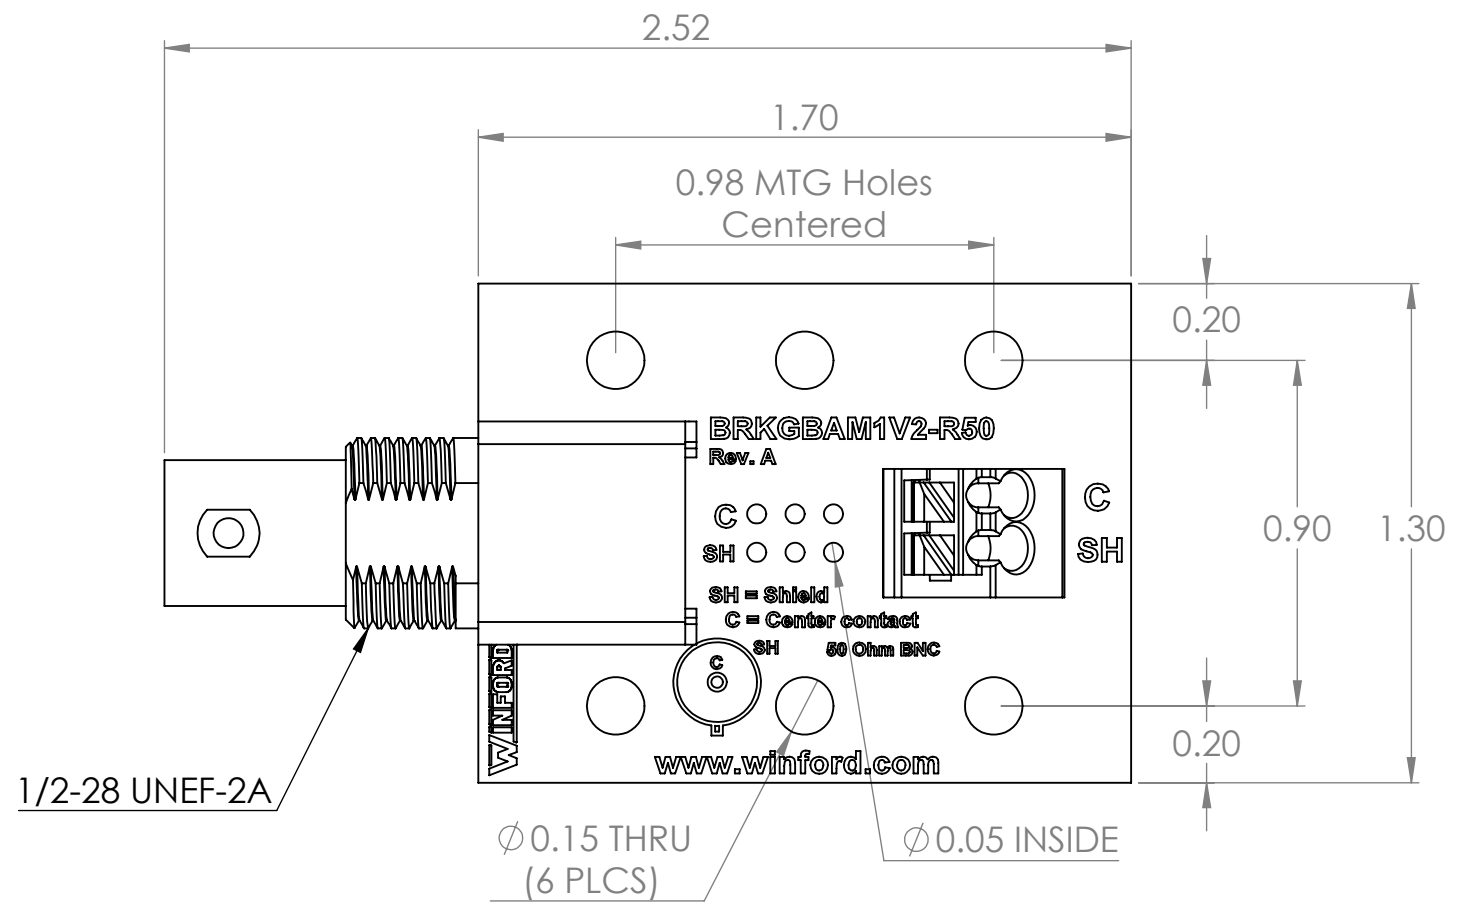

4

3

2

1

B

B

1/2-28 UNEF-2A

Ø 0.15 THRU (6 PLCS)

Ø 0.05 INSIDE

Connector Pinout
(Female)

| | | | |
|--|------------------|---------------------|--|
| DIM: INCH | DATE: 04/18/2022 | RoHS COMPLIANT: Yes | DESCRIPTION: |
|  WINFORD ENGINEERING, LLC 4561 GARFIELD ROAD AUBURN, MI 48611 | | | BNC Female Jack Breakout, 1-pos |
| www.winford.com | | 989-671-9721 | PART NUMBER (S) BRKGBAM1V2-R50-N |
| | | | PART REVISION A |