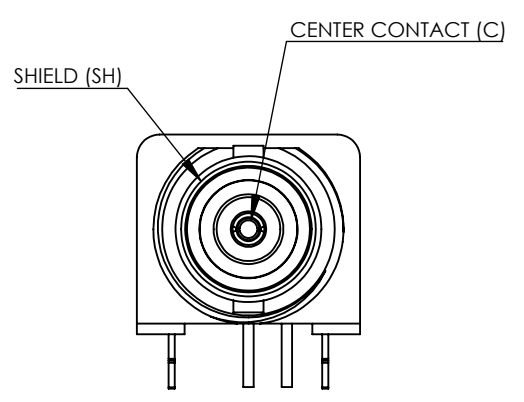

4

3

2

1

B

B

1/2-28 UNEF-2A

Ø 0.15 THRU (6 PLCS)

Ø 0.05 INSIDE

Connector Pinout
(Female)

| | | | |
|--|------------------|---------------------|--|
| DIM: INCH | DATE: 04/18/2022 | RoHS COMPLIANT: Yes | DESCRIPTION: |
|  WINFORD ENGINEERING, LLC 4561 GARFIELD ROAD AUBURN, MI 48611 | | | BNC Female Jack Breakout, 1-pos |
| www.winford.com | | 989-671-9721 | PART NUMBER (S) BRKGBAM1V2-R50-N |
| | | | PART REVISION A |