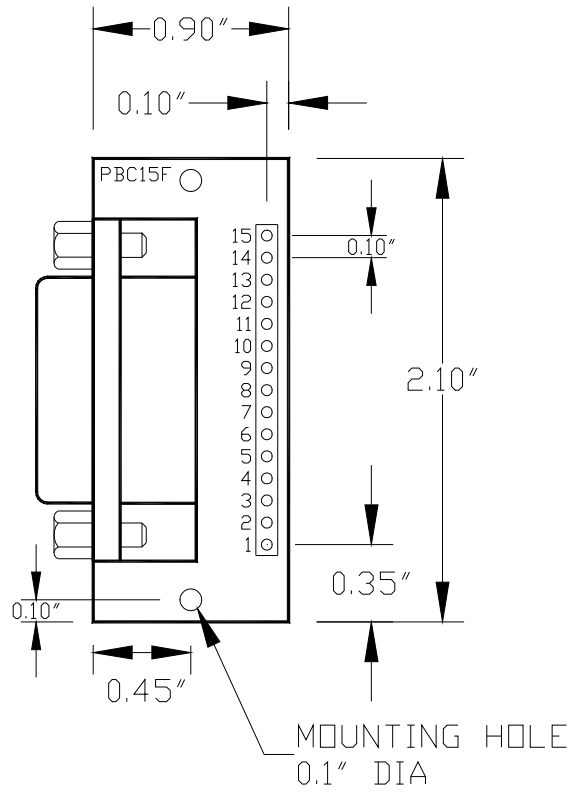

WINFORD ENGINEERING, LLC

4561 Garfield Road • Auburn, MI 48611

www.winford.com • sales@winford.com

1-877-634-2673 • FAX: 1-989-671-2941

PBC15F Physical Layout

DB15 Female Pinout