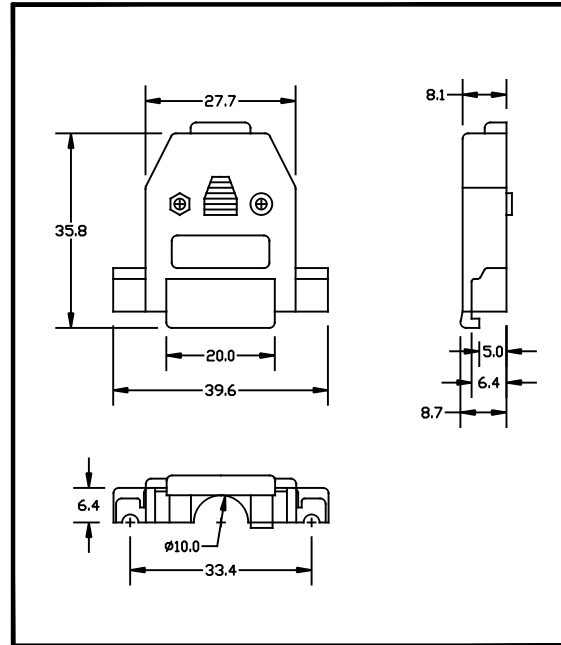

HOOD9:

HOOD15:

HOOD25:

HOOD37:

DIMENSIONS ARE IN MILLIMETERS

DESCRIPTION:  
D-SUB PLASTIC HOODS

Winford Engineering  
4561 Garfield Road  
Auburn, MI 48611

[www.winford.com](http://www.winford.com)