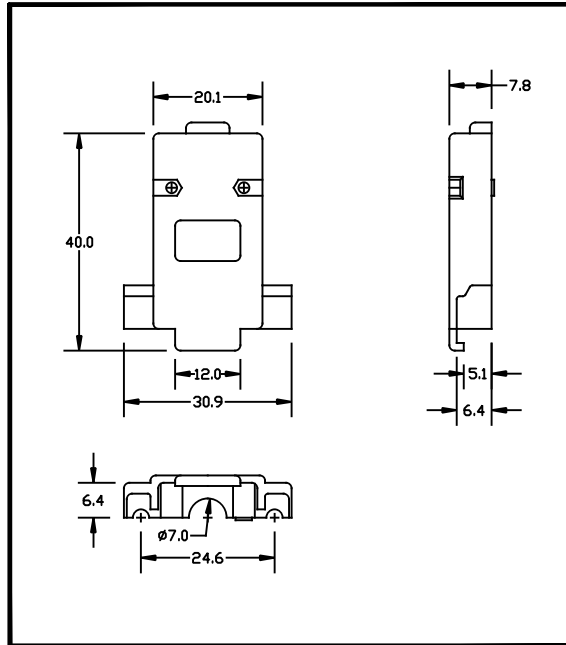

HOOD9:

HOOD15:

HOOD25:

HOOD37:

DIMENSIONS ARE IN MILLIMETERS

DESCRIPTION:  
D-SUB PLASTIC HOODS

Winford Engineering  
4561 Garfield Road  
Auburn, MI 48611

[www.winford.com](http://www.winford.com)