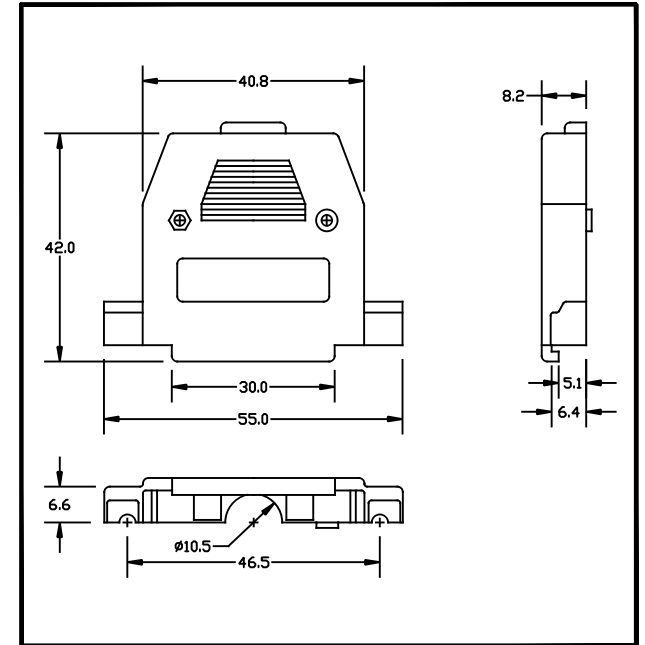

HOOD9:

HOOD15:

HOOD25:

HOOD37:

DIMENSIONS ARE IN MILLIMETERS

DESCRIPTION:  
D-SUB PLASTIC HOODS

Winford Engineering  
4561 Garfield Road  
Auburn, MI 48611

[www.winford.com](http://www.winford.com)