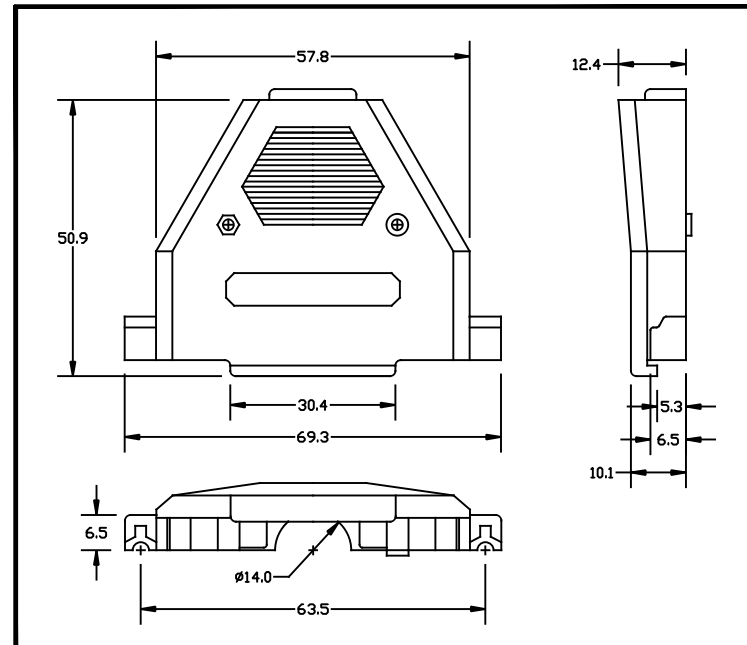

HOOD9:

HOOD15:

HOOD25:

HOOD37:

DIMENSIONS ARE IN MILLIMETERS

DESCRIPTION:  
D-SUB PLASTIC HOODS

Winford Engineering  
4561 Garfield Road  
Auburn, MI 48611

[www.winford.com](http://www.winford.com)