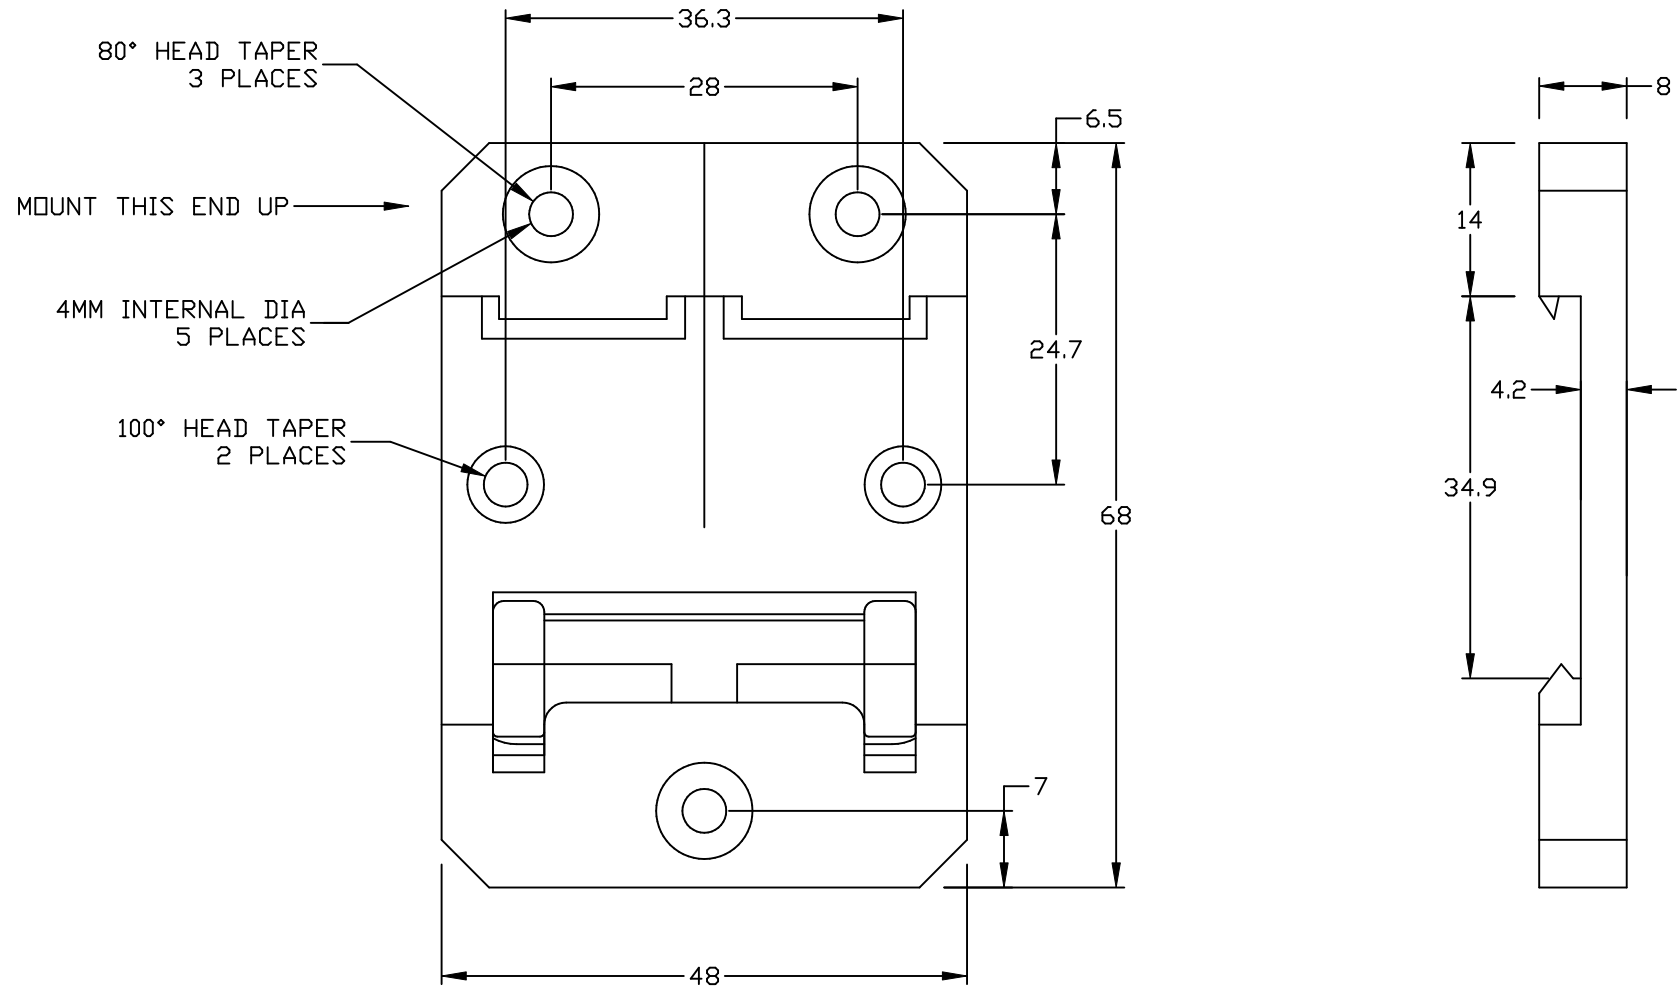

DINM15 DIN RAIL MOUNT CLIP

CLIP MATERIAL: FIBERGLASS REINFORCED NYLON 66

DIMENSIONS ARE IN MILLIMETERS

DESCRIPTION:
DINM15 - DIN RAIL MOUNT CLIP

WINFORD

Winford Engineering
4169 Four Mile Road
Bay City, MI 48706