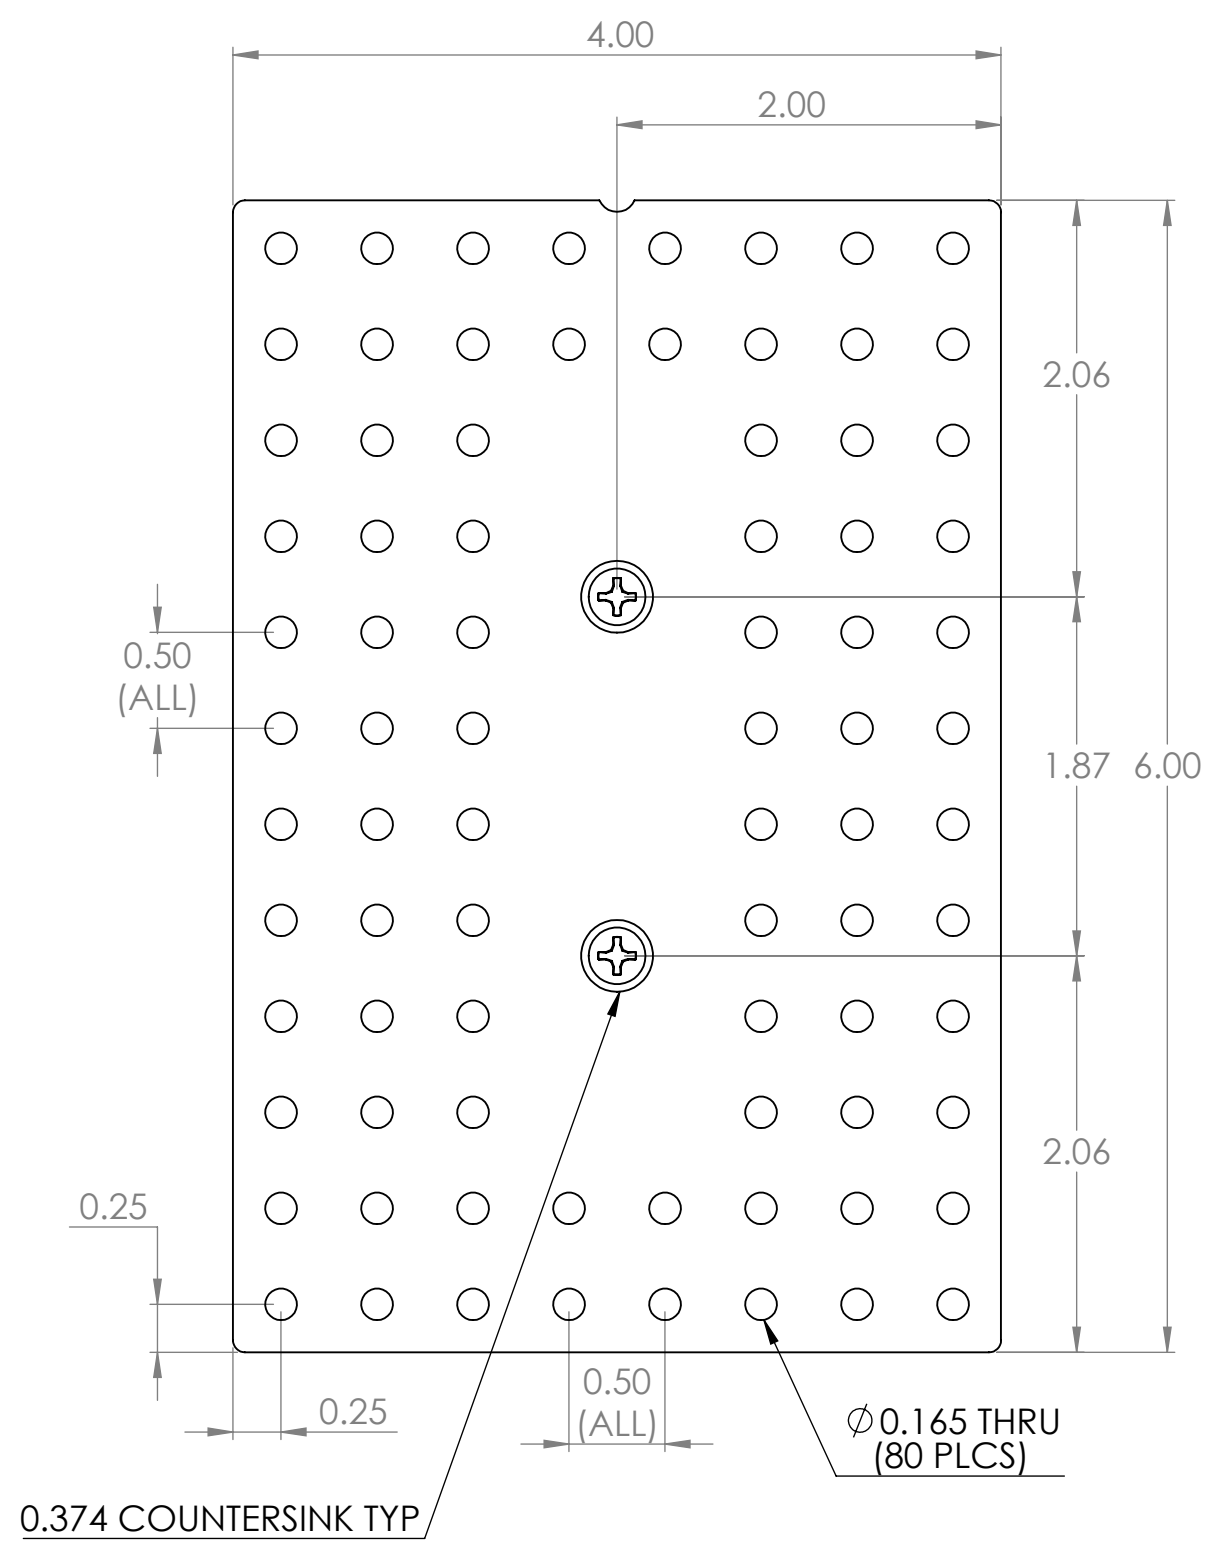

4

3

2

1

B

B

A

A

DIM: INCH	DATE: 08/16/2023	RoHS COMPLIANT: Yes	DESCRIPTION:
 WINFORD ENGINEERING, LLC 4561 GARFIELD ROAD AUBURN, MI 48611			Aluminum DIN Mounting Plate 4" x 6"
www.winford.com		989-671-9721	PART NUMBER (S)
			DINPA02-4060B
			PART REVISION
			A

4

3

2

1