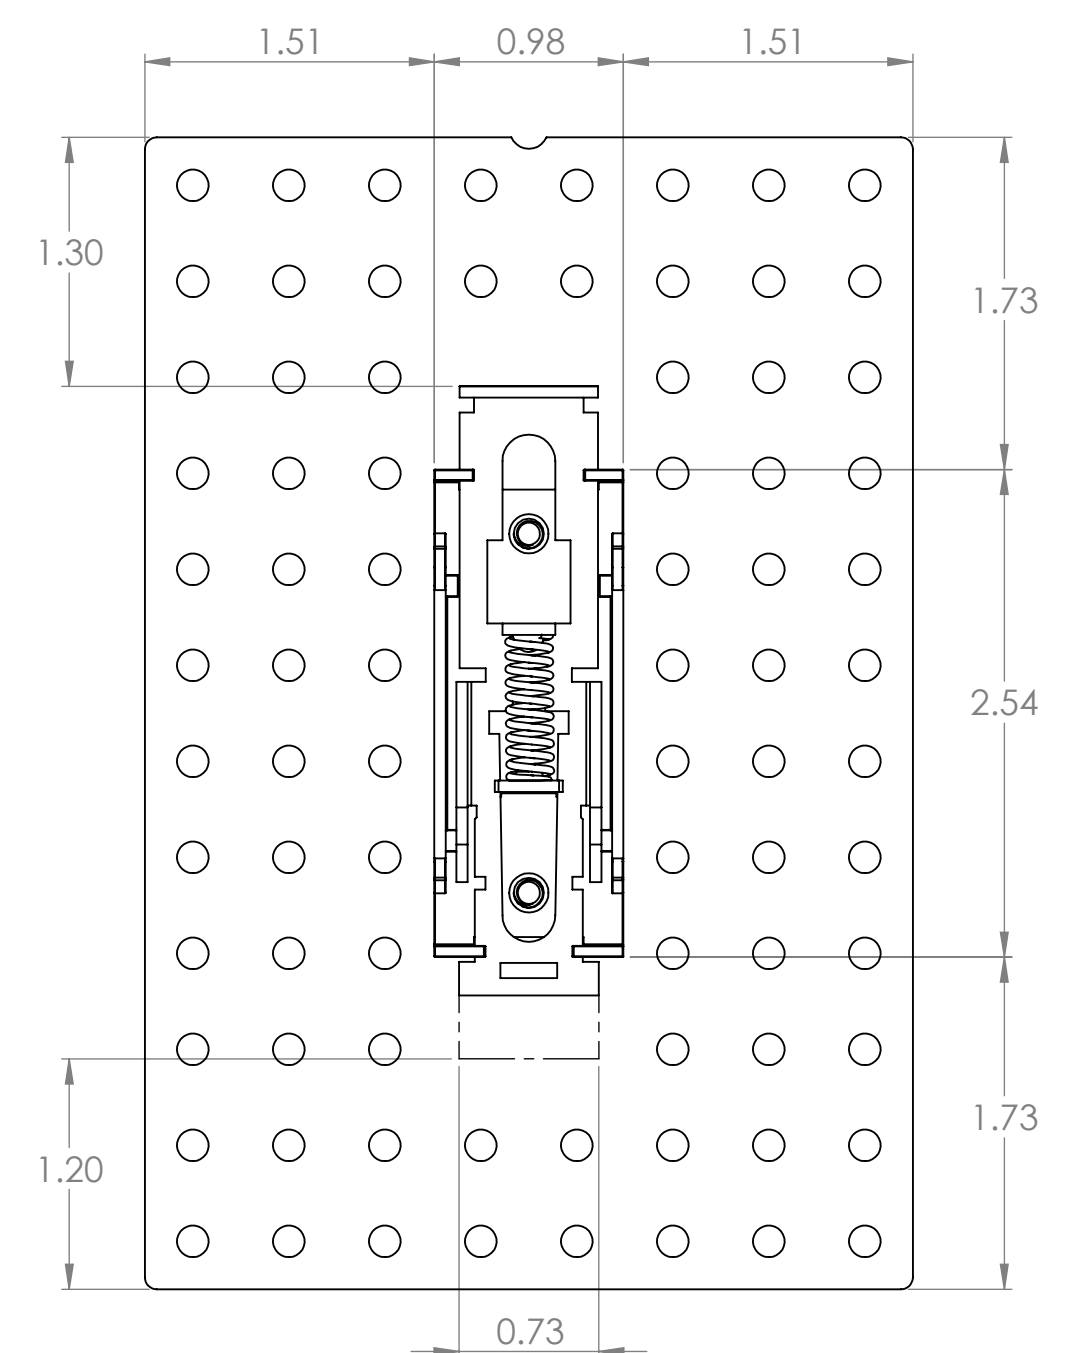

4

3

2

1

B

B

A

A

DIM: INCH	DATE: 08/16/2023	RoHS COMPLIANT: Yes	DESCRIPTION:
 WINFORD ENGINEERING, LLC 4561 GARFIELD ROAD AUBURN, MI 48611			Aluminum DIN Mounting Plate 4" x 6"
www.winford.com		989-671-9721	PART NUMBER (S)
			DINPA02-4060B
			PART REVISION
			A