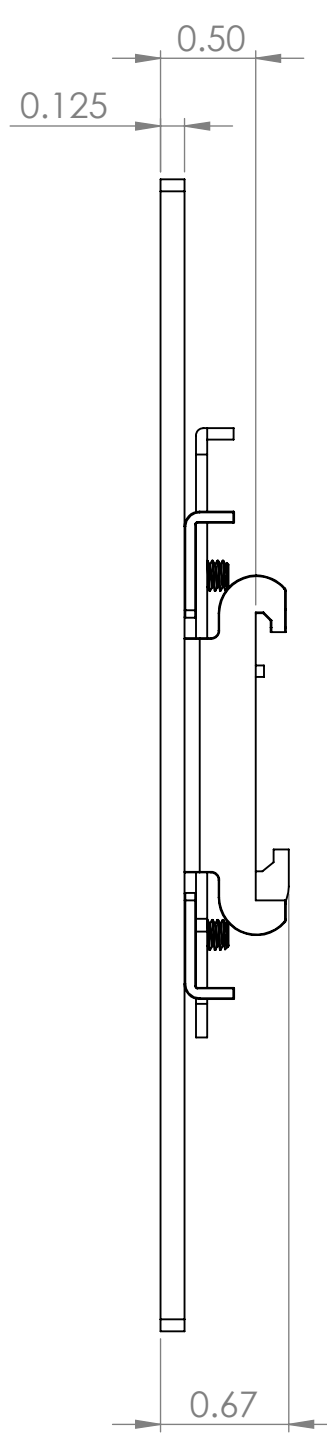

4

3

2

1

B

B

A

A

DIM: INCH	DATE: 08/16/2023	RoHS COMPLIANT: Yes	DESCRIPTION:
 WINFORD ENGINEERING, LLC 4561 GARFIELD ROAD AUBURN, MI 48611			Aluminum DIN Mounting Plate 4" x 6"
www.winford.com		989-671-9721	PART NUMBER (S)
			DINPA02-4060B
			PART REVISION
			A

4

3

2

1