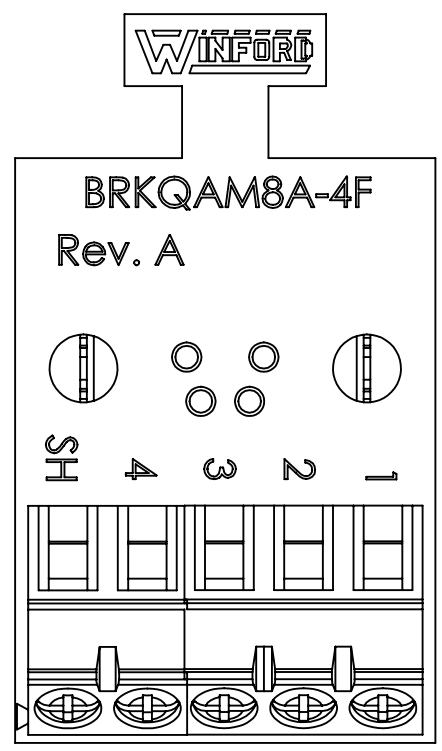

4

3

2

1

DIM: INCH	DATE: 09/08/2020	RoHS COMPLIANT: YES	DESCRIPTION:
			M8 4-Pin Female Breakout
www.winford.com			PART NUMBER (S)
989-671-9721			BRKQAM8A-4F-A
			PART REVISION
			A

4

3

2