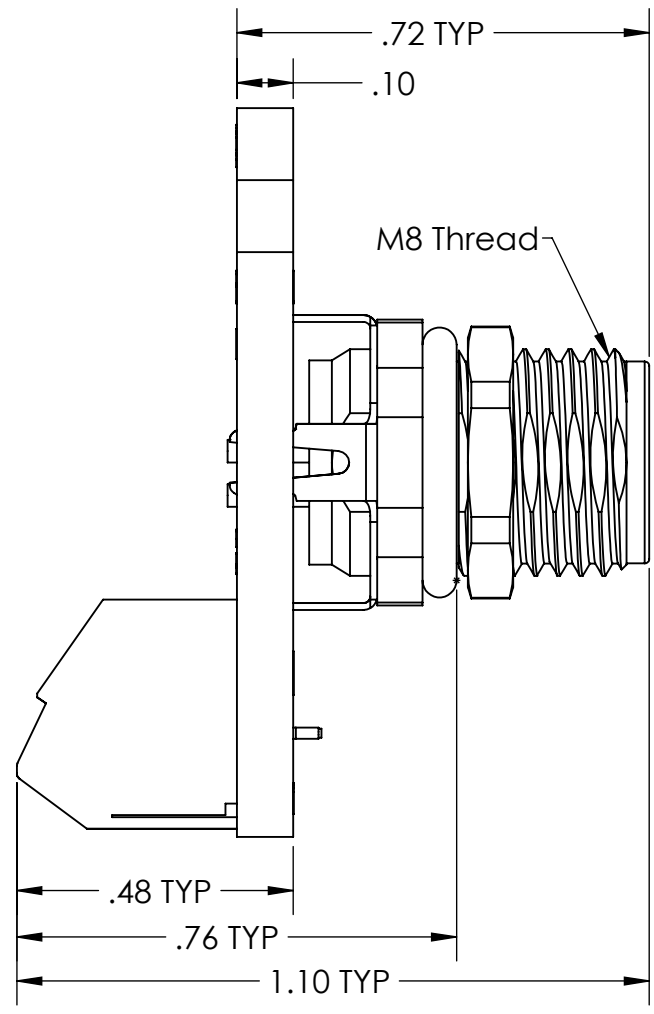

4

3

2

1

DIM: INCH	DATE: 09/08/2020	RoHS COMPLIANT: YES	DESCRIPTION:
			M8 4-Pin Female Breakout
www.winford.com			PART NUMBER (S)
989-671-9721			BRKQAM8A-4F-A
			PART REVISION
			A

4

3

2