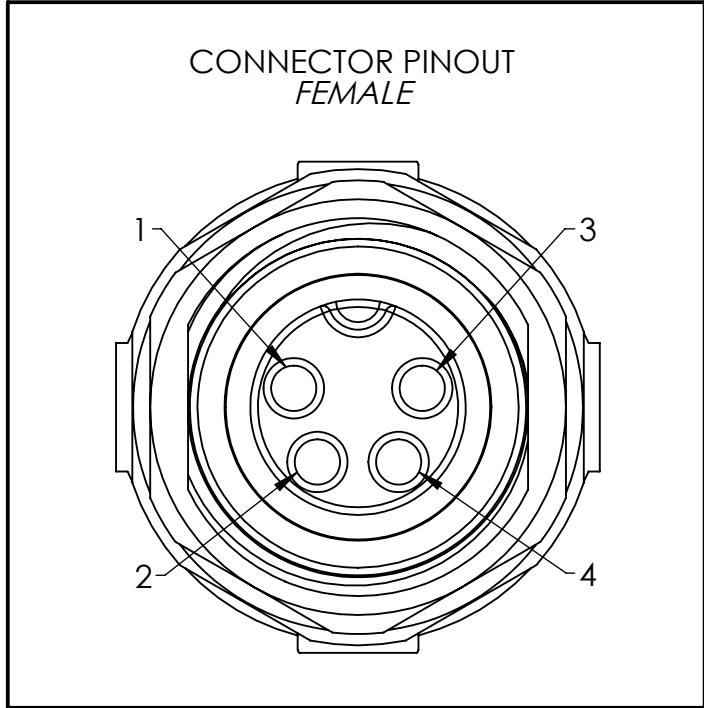

4

3

2

1

DIM: INCH	DATE: 09/08/2020	RoHS COMPLIANT: YES	DESCRIPTION:
			M8 4-Pin Female Breakout
www.winford.com			PART NUMBER (S)
989-671-9721			BRKQAM8A-4F-A
			PART REVISION
			A

4

3

2