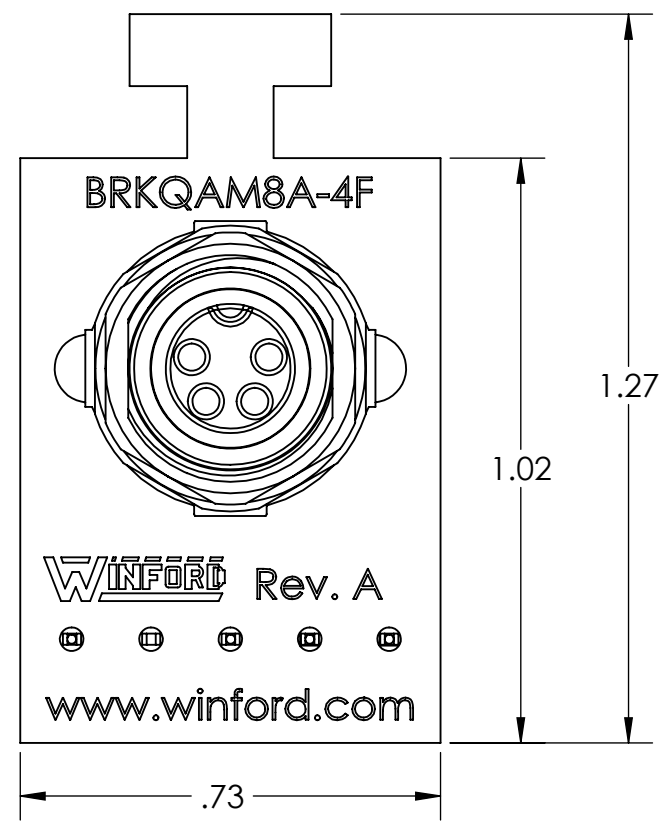

4

3

2

1

DIM: INCH	DATE: 09/08/2020	RoHS COMPLIANT: YES	DESCRIPTION:
			M8 4-Pin Female Breakout
www.winford.com			PART NUMBER (S)
989-671-9721			BRKQAM8A-4F-A
			PART REVISION
			A

4

3

2