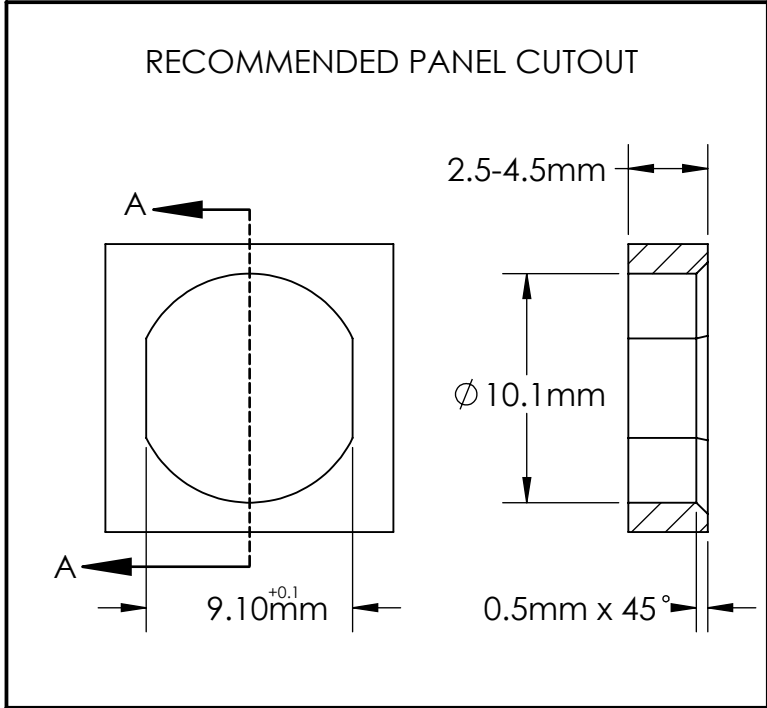

4

3

2

1

DIM: INCH	DATE: 09/08/2020	RoHS COMPLIANT: YES	DESCRIPTION:
			M8 4-Pin Female Breakout
www.winford.com			PART NUMBER (S)
989-671-9721			BRKQAM8A-4F-A
			PART REVISION
			A

4

3

2