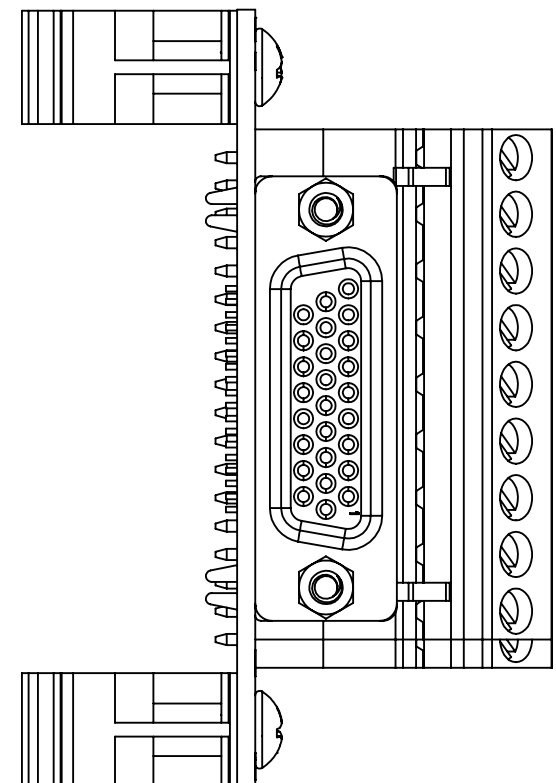

4

3

2

1

B

B

A

A

4

3

2

1

DIM: INCH	DATE: 02/28/21	RoHS COMPLIANT: YES	DESCRIPTION:
 WINFORD ENGINEERING, LLC 4561 GARFIELD ROAD AUBURN, MI 48611			DB26HD Female Breakout
www.winford.com		989-671-9721	PART NUMBER (S)
			BRKLD26HDF-RW-DIN
			PART REVISION
			A