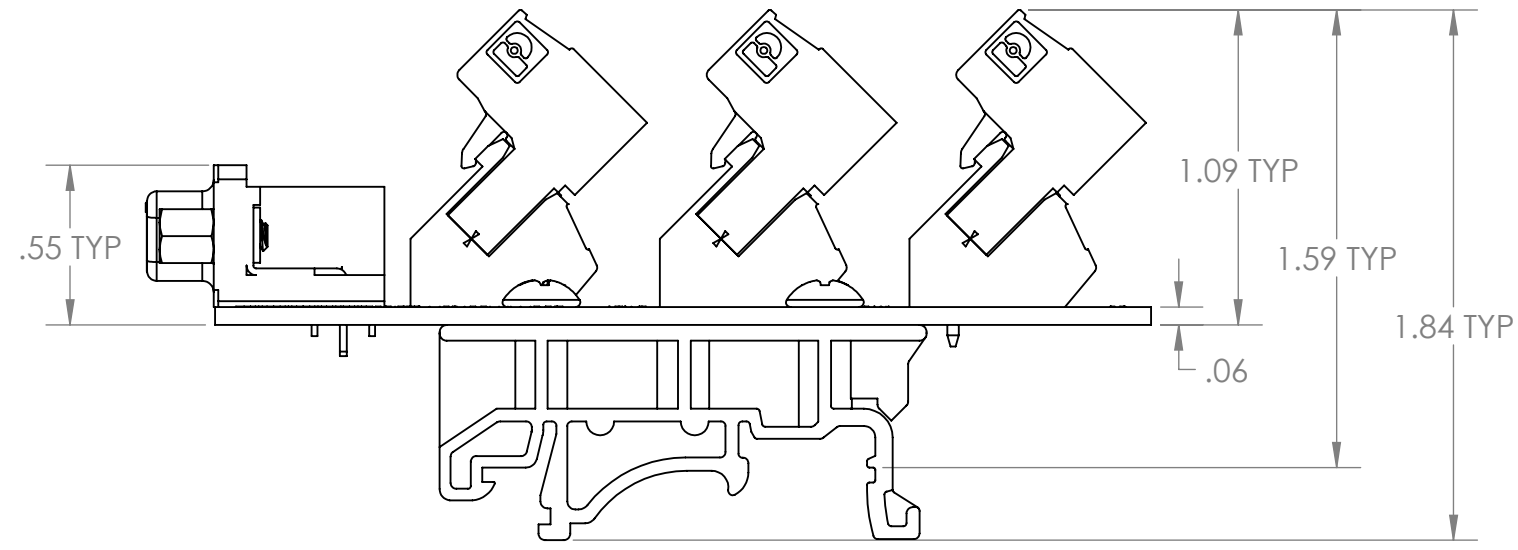

4

3

2

1

DIM: INCH	DATE: 02/28/21	RoHS COMPLIANT: YES	DESCRIPTION:
 WINFORD ENGINEERING, LLC 4561 GARFIELD ROAD AUBURN, MI 48611			DB26HD Female Breakout
www.winford.com		989-671-9721	PART NUMBER (S)
			BRKLD26HDF-RW-DIN
			PART REVISION
			A