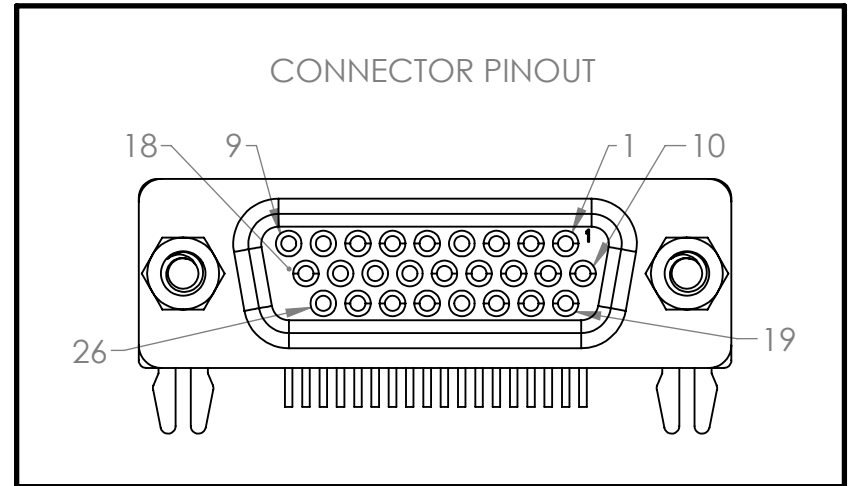

4

3

2

1

DIM: INCH	DATE: 02/28/21	RoHS COMPLIANT: YES	DESCRIPTION:
 WINFORD ENGINEERING, LLC 4561 GARFIELD ROAD AUBURN, MI 48611			DB26HD Female Breakout
www.winford.com		989-671-9721	PART NUMBER (S)
			BRKLD26HDF-RW-DIN
			PART REVISION
			A