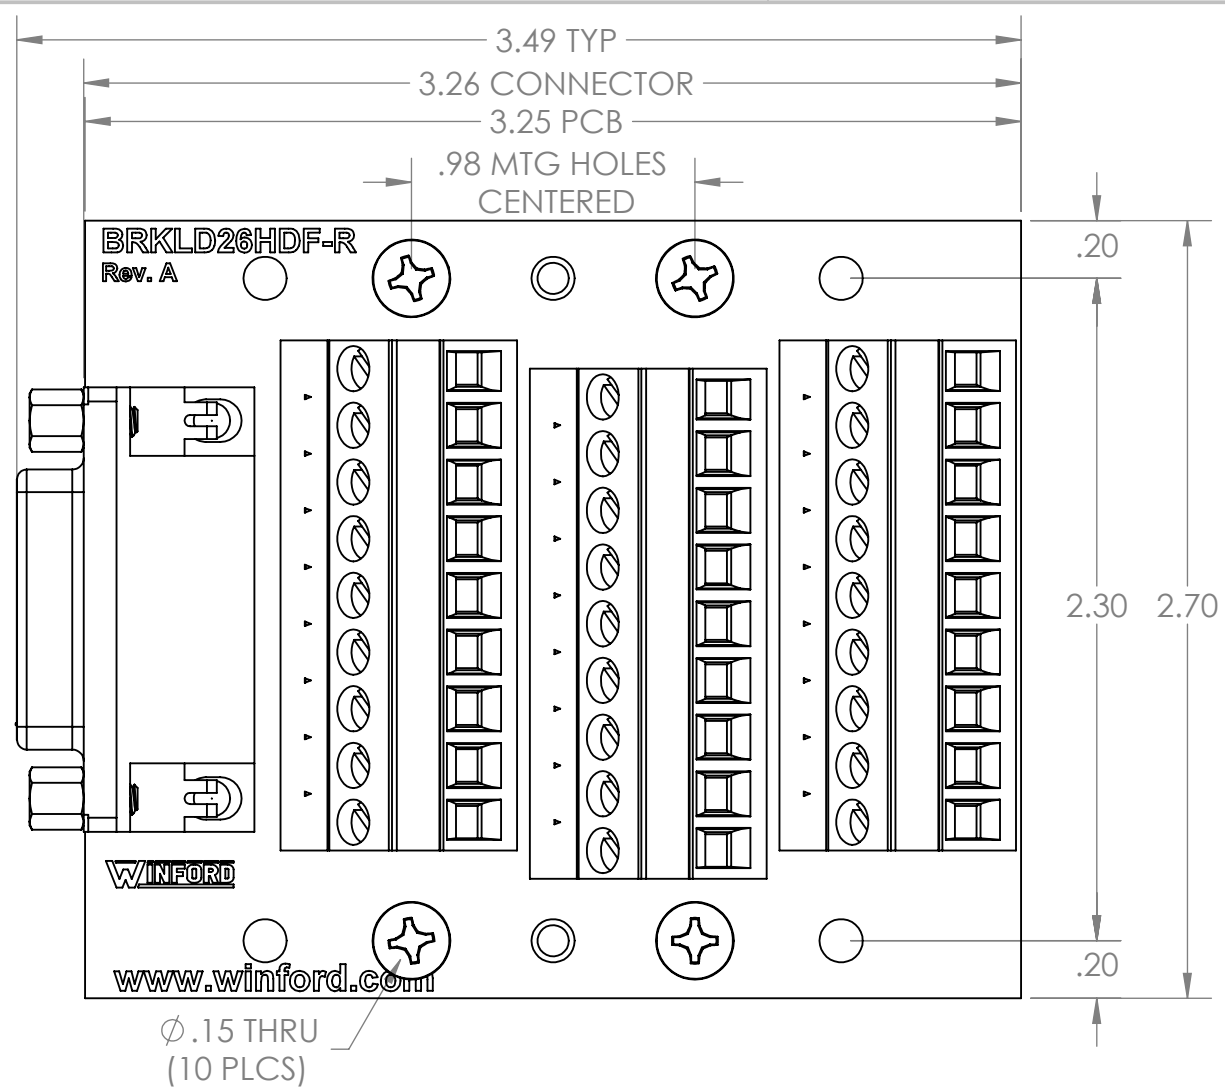

4

3

2

1

B

B

A

A

4

3

2

1

DIM: INCH	DATE: 02/28/21	RoHS COMPLIANT: YES	DESCRIPTION:
 WINFORD ENGINEERING, LLC 4561 GARFIELD ROAD AUBURN, MI 48611			DB26HD Female Breakout
www.winford.com		989-671-9721	PART NUMBER (S)
			BRKLD26HDF-RW-DIN
			PART REVISION
			A