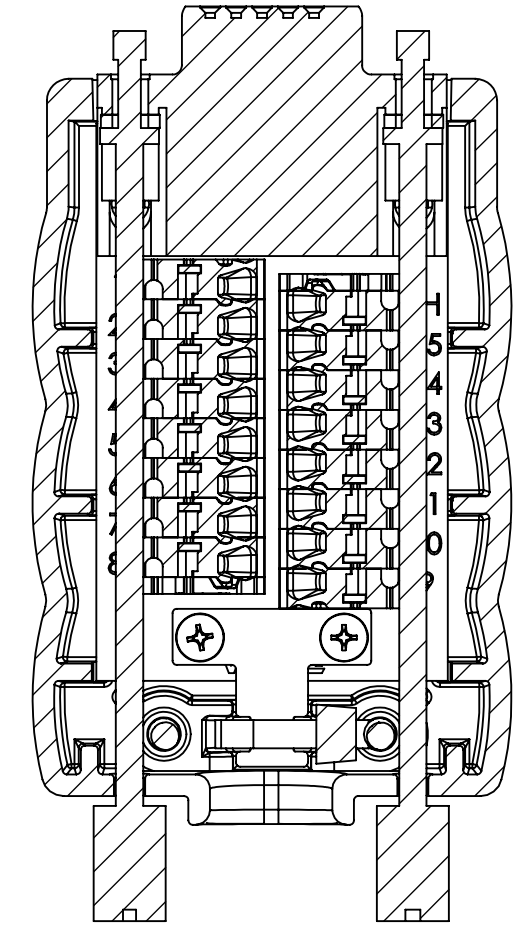

4

3

2

1

SECTION A-A

SECTION B-B

SECTION C-C

B

B

A

A

4

3

2

1

DIM: INCH	DATE: 11/11/2018	RoHS COMPLIANT: YES	DESCRIPTION: DB15 HD Breakout Board W/ Enclosure
 WINFORD ENGINEERING, LLC 4561 GARFIELD ROAD AUBURN, MI 48611			PART NUMBER (S) BRKEGD15HDF-T
www.winford.com		989-671-9721	PART REVISION A