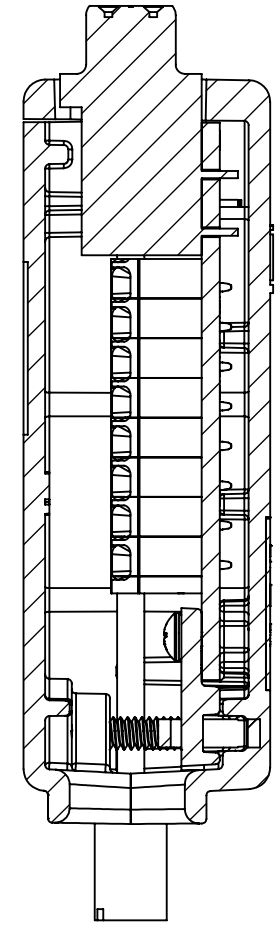

4

3

2

1

SECTION A-A

SECTION B-B

SECTION C-C

B

B

A

A

4

3

2

1

DIM: INCH	DATE: 11/11/2018	RoHS COMPLIANT: YES	DESCRIPTION: DB15 HD Breakout Board W/ Enclosure
 WINFORD ENGINEERING, LLC 4561 GARFIELD ROAD AUBURN, MI 48611			PART NUMBER (S) BRKEGD15HDF-T
www.winford.com		989-671-9721	PART REVISION A