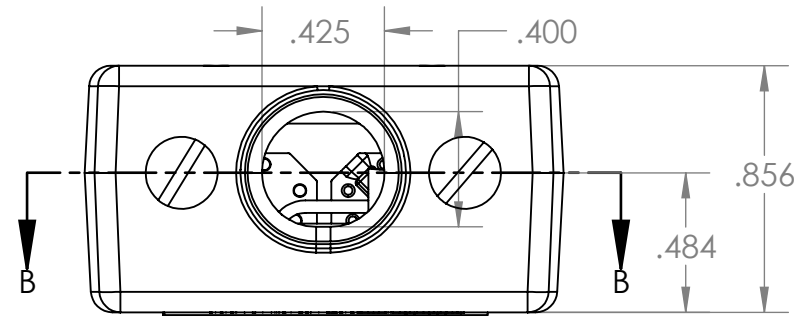

4

3

2

1

SECTION A-A

SECTION B-B

SECTION C-C

B

B

A

A

4

3

2

1

DIM: INCH	DATE: 11/11/2018	RoHS COMPLIANT: YES	DESCRIPTION: DB15 HD Breakout Board W/ Enclosure
 WINFORD ENGINEERING, LLC 4561 GARFIELD ROAD AUBURN, MI 48611			PART NUMBER (S) BRKEGD15HDF-T
www.winford.com		989-671-9721	PART REVISION A