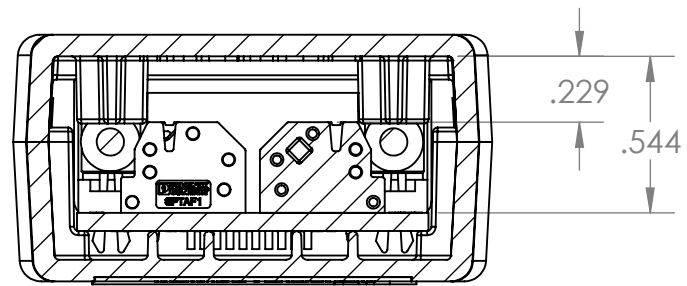

4

3

2

1

SECTION A-A

SECTION B-B

SECTION C-C

B

B

A

A

4

3

2

1

DIM: INCH	DATE: 11/11/2018	RoHS COMPLIANT: YES	DESCRIPTION: DB15 HD Breakout Board W/ Enclosure
 WINFORD ENGINEERING, LLC 4561 GARFIELD ROAD AUBURN, MI 48611			PART NUMBER (S) BRKEGD15HDF-T
www.winford.com		989-671-9721	PART REVISION A