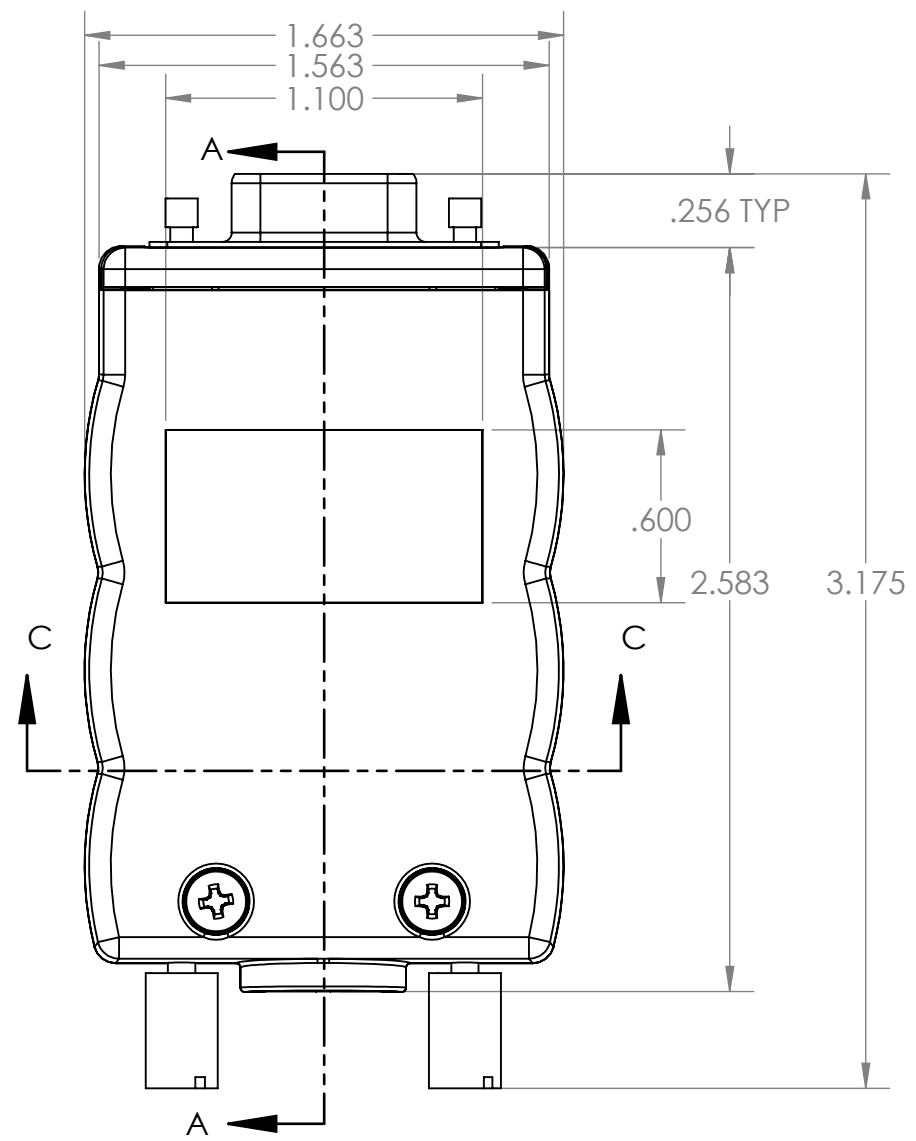

4

3

2

1

SECTION A-A

SECTION B-B

SECTION C-C

B

B

A

A

4

3

2

1

DIM: INCH	DATE: 11/11/2018	RoHS COMPLIANT: YES	DESCRIPTION: DB15 HD Breakout Board W/ Enclosure
 WINFORD ENGINEERING, LLC 4561 GARFIELD ROAD AUBURN, MI 48611			PART NUMBER (S) BRKEGD15HDF-T
www.winford.com		989-671-9721	PART REVISION A