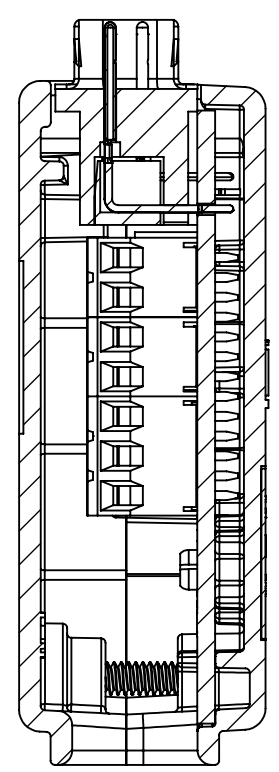

4

3

2

1

SECTION A-A

SECTION B-B

SECTION C-C

DIM: INCH	DATE: 01/11/2022	RoHS COMPLIANT: YES	DESCRIPTION: DB25 Breakout Board W/ Enclosure
 WINFORD ENGINEERING, LLC 4561 GARFIELD ROAD AUBURN, MI 48611		PART NUMBER (S) BRKEAD25M-R	PART REVISION A
www.winford.com		989-671-9721	

4

3

2

1