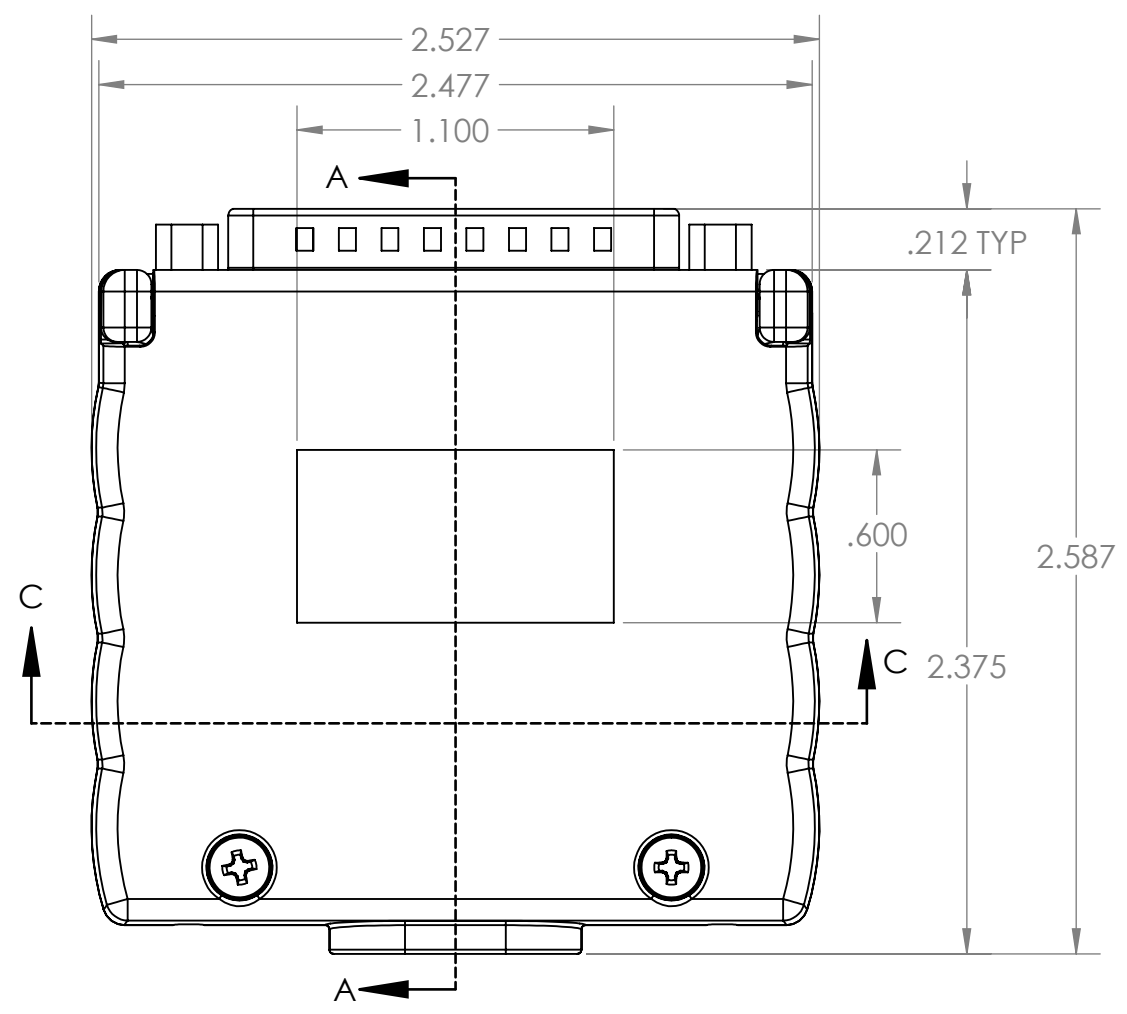

4

3

2

1

SECTION A-A

SECTION B-B

SECTION C-C

DIM: INCH	DATE: 01/11/2022	RoHS COMPLIANT: YES	DESCRIPTION: DB25 Breakout Board W/ Enclosure
 WINFORD ENGINEERING, LLC 4561 GARFIELD ROAD AUBURN, MI 48611		PART NUMBER (S) BRKEAD25M-R	PART REVISION A
www.winford.com		989-671-9721	

4

3

2

1