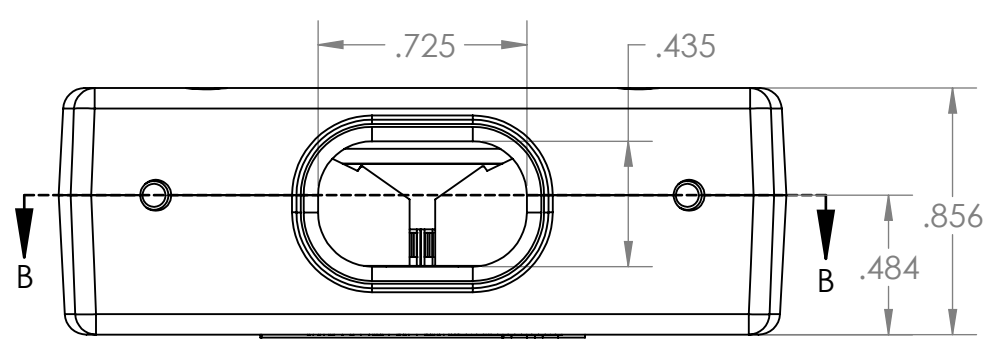

4

3

2

1

SECTION A-A

SECTION B-B

SECTION C-C

DIM: INCH	DATE: 01/11/2022	RoHS COMPLIANT: YES	DESCRIPTION: DB25 Breakout Board W/ Enclosure
 WINFORD ENGINEERING, LLC 4561 GARFIELD ROAD AUBURN, MI 48611		PART NUMBER (S) BRKEAD25M-R	PART REVISION A
www.winford.com		989-671-9721	