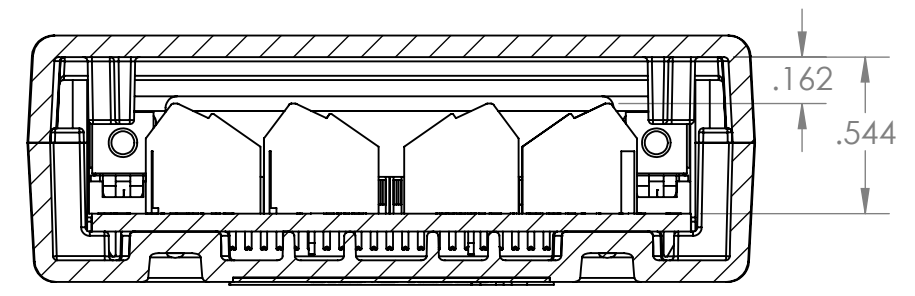

4

3

2

1

SECTION A-A

SECTION B-B

SECTION C-C

DIM: INCH	DATE: 01/11/2022	RoHS COMPLIANT: YES	DESCRIPTION: DB25 Breakout Board W/ Enclosure
 WINFORD ENGINEERING, LLC 4561 GARFIELD ROAD AUBURN, MI 48611		PART NUMBER (S) BRKEAD25M-R	PART REVISION A
www.winford.com		989-671-9721	