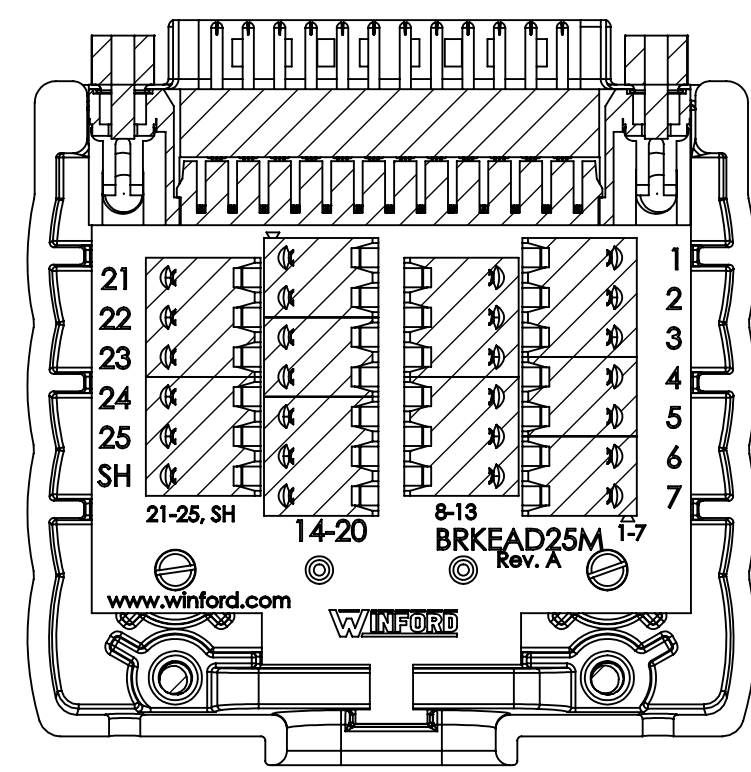

4

3

2

1

SECTION A-A

SECTION B-B

SECTION C-C

DIM: INCH	DATE: 01/11/2022	RoHS COMPLIANT: YES	DESCRIPTION: DB25 Breakout Board W/ Enclosure
 WINFORD ENGINEERING, LLC 4561 GARFIELD ROAD AUBURN, MI 48611		PART NUMBER (S) BRKEAD25M-R	PART REVISION A
www.winford.com		989-671-9721	

4

3

2

1