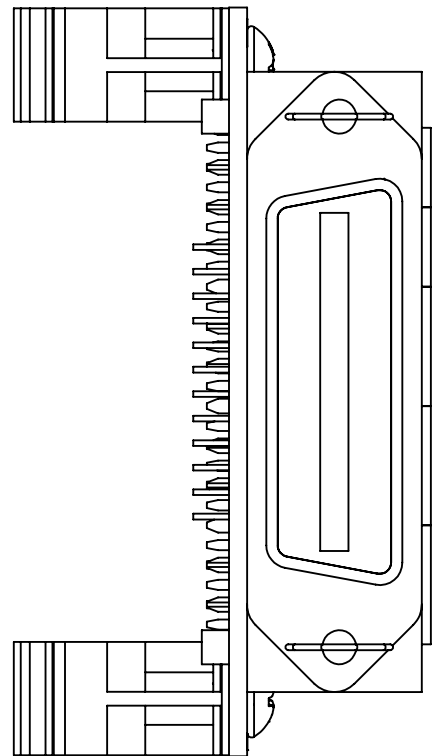

4

3

2

1

B

B

A

A

DIM: INCH

DATE: 02/08/2020

RoHS COMPLIANT: YES

DESCRIPTION:

WINFORD ENGINEERING, LLC
4561 GARFIELD ROAD
AUBURN, MI 48611

Centronics 24-pin Female Breakout

www.winford.com

989-671-9721

PART NUMBER (S)

BRKDC24F-R-DIN

PART REVISION

A

4

3

2

1