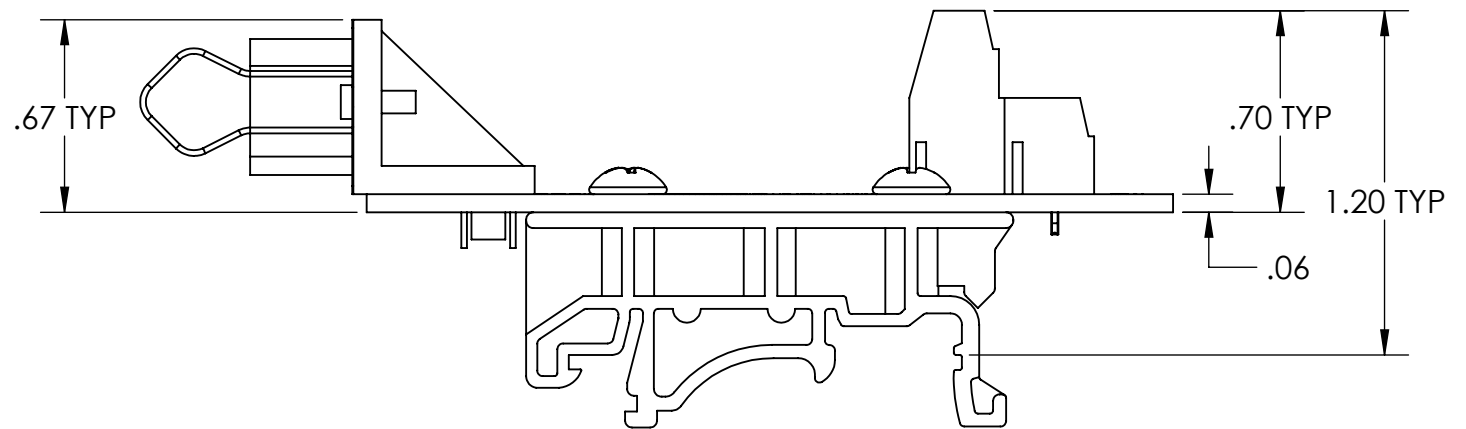

4

3

2

1

B

B

A

A

DIM: INCH

DATE: 02/08/2020

RoHS COMPLIANT: YES

DESCRIPTION:

WINFORD ENGINEERING, LLC
4561 GARFIELD ROAD
AUBURN, MI 48611

Centronics 24-pin Female Breakout

www.winford.com

989-671-9721

PART NUMBER (S)

BRKDC24F-R-DIN

PART REVISION

A

4

3

2

1