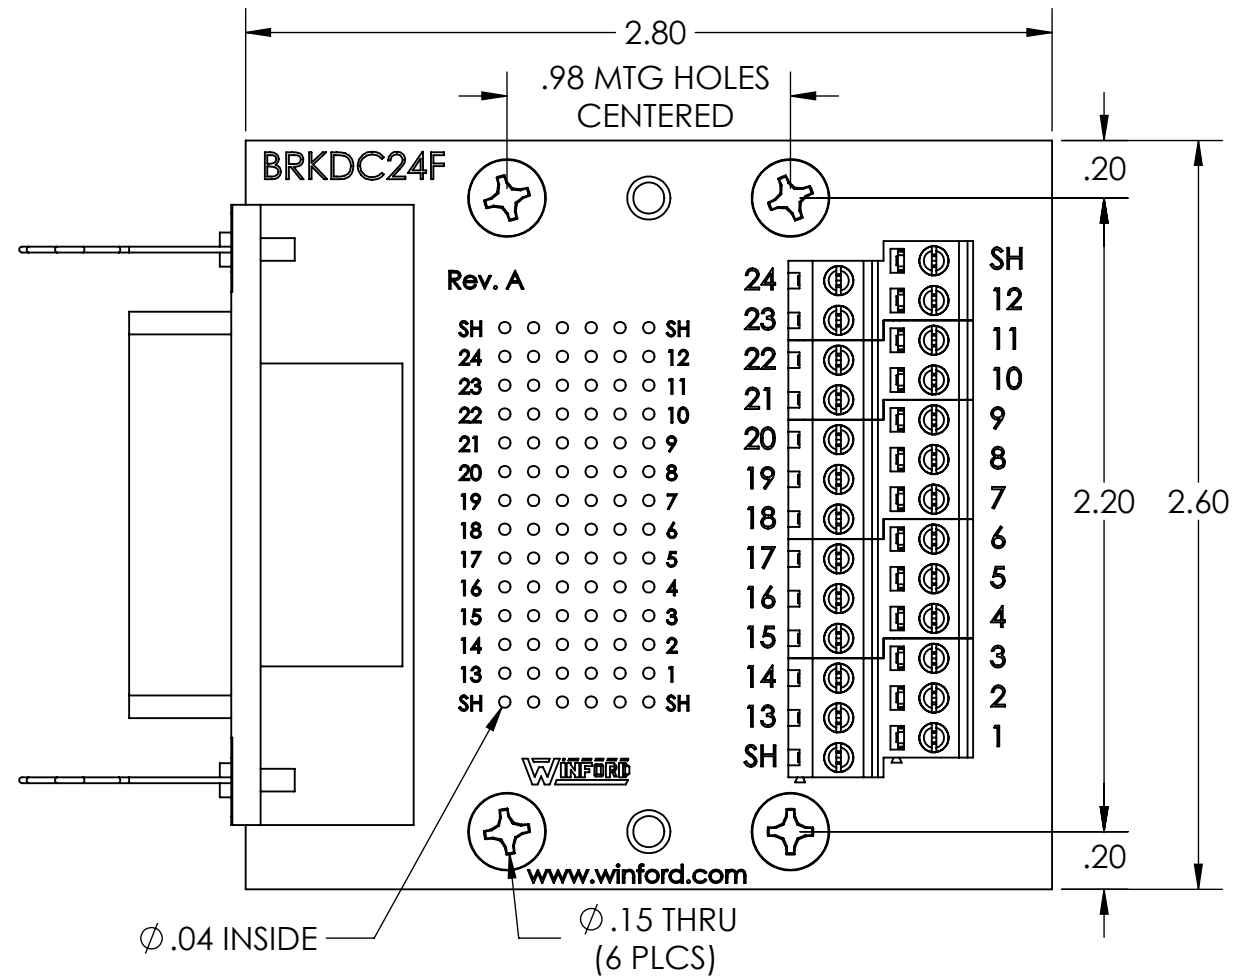

4

3

2

1

B

B

A

A

DIM: INCH

DATE: 02/08/2020

RoHS COMPLIANT: YES

DESCRIPTION:

WINFORD ENGINEERING, LLC
4561 GARFIELD ROAD
AUBURN, MI 48611

Centronics 24-pin Female Breakout

www.winford.com

989-671-9721

PART NUMBER (S)

BRKDC24F-R-DIN

PART REVISION

A

4

3

2

1