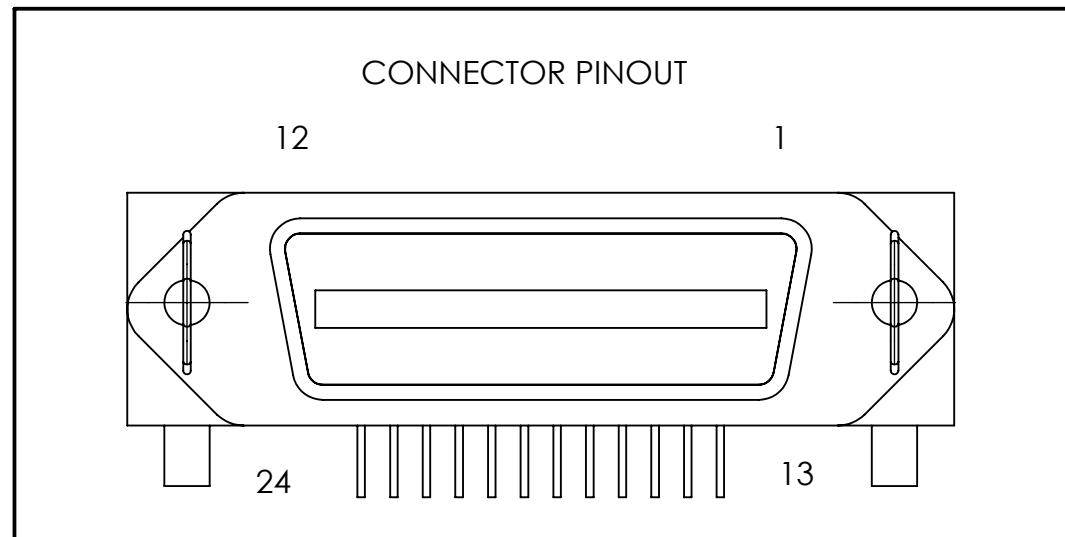

DIM: INCH

DATE: 02/08/2020

RoHS COMPLIANT: YES

DESCRIPTION:

WINFORD ENGINEERING, LLC
4561 GARFIELD ROAD
AUBURN, MI 48611

Centronics 24-pin Female Breakout

www.winford.com

989-671-9721

PART NUMBER (S)

BRKDC24F-R-DIN

PART REVISION

A

4

3

2

1