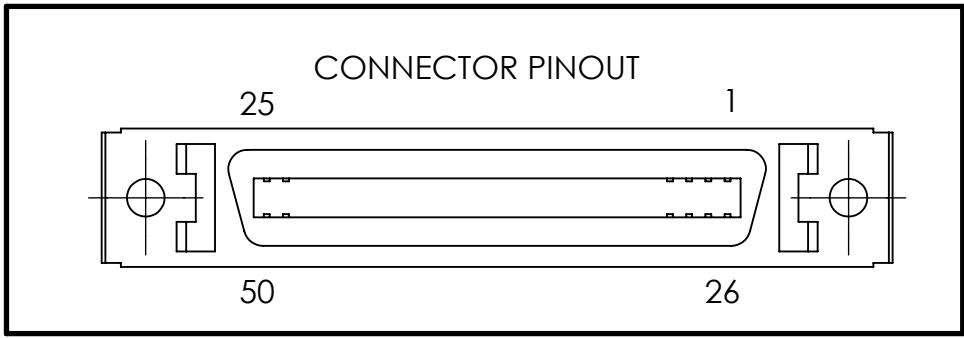

DIM: INCH	DATE: 12/08/2019	RoHS COMPLIANT: YES	DESCRIPTION: MDR 50-Pin Female Breakout Board
WINFORD ENGINEERING, LLC 4561 GARFIELD ROAD AUBURN, MI 48611			PART NUMBER (S) BRKARMC50F-S-FT
www.winford.com		989-671-9721	PART REVISION A