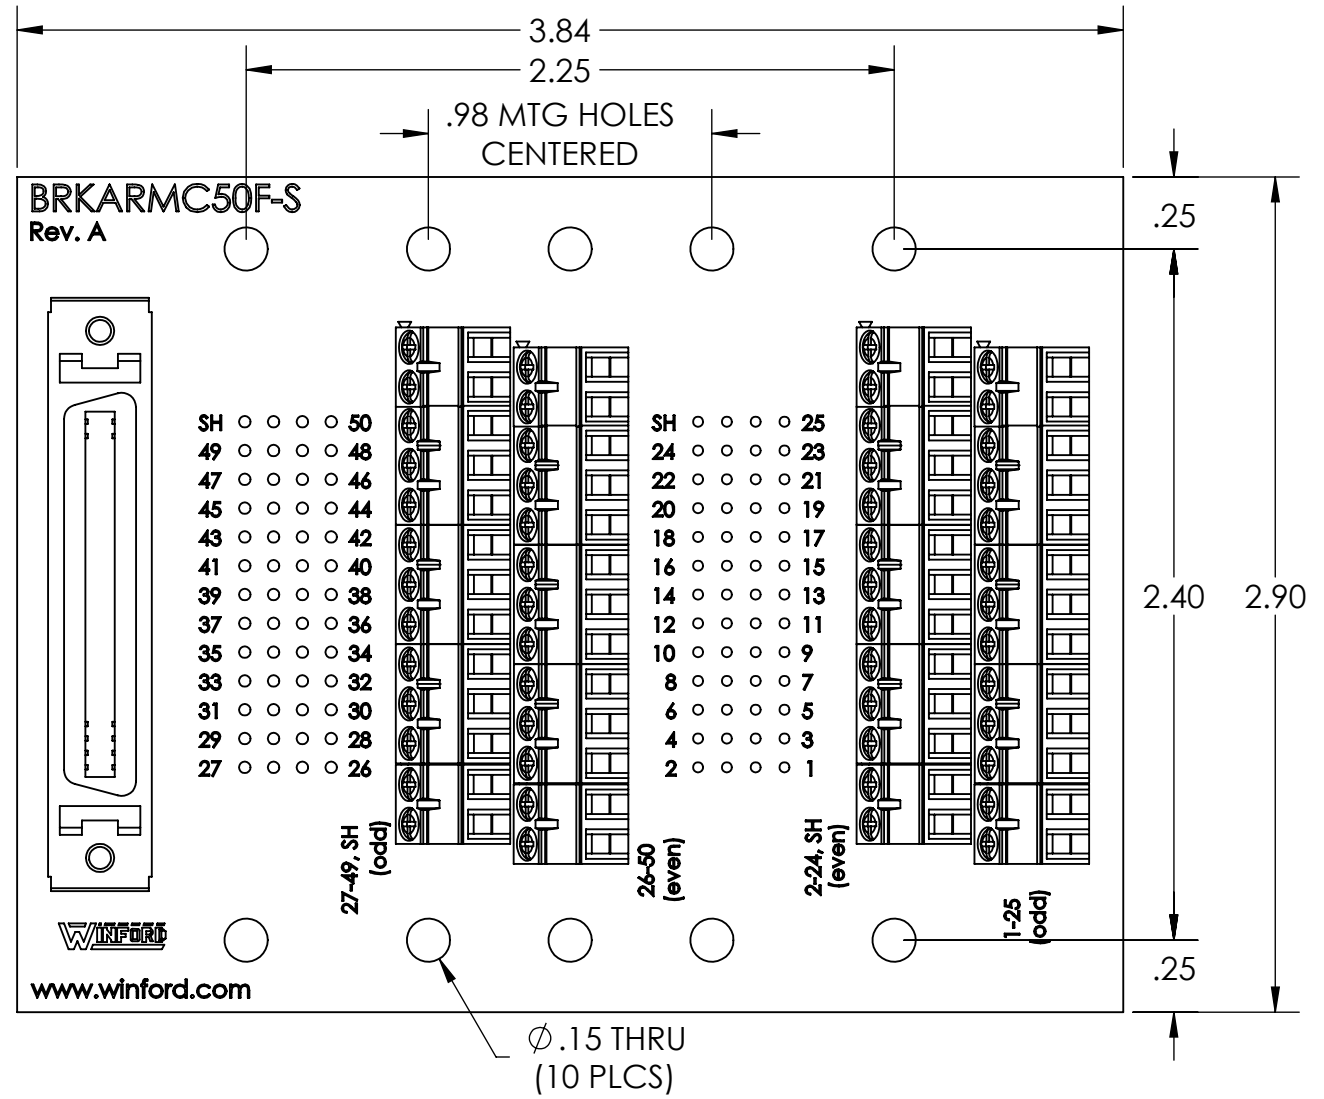

4

3

2

1

B

B

A

A

DIM: INCH	DATE: 12/08/2019	RoHS COMPLIANT: YES	DESCRIPTION: MDR 50-Pin Female Breakout Board
WINFORD ENGINEERING, LLC 4561 GARFIELD ROAD AUBURN, MI 48611			PART NUMBER (S) BRKARMC50F-S-FT
www.winford.com		989-671-9721	PART REVISION A

4

3

2

1