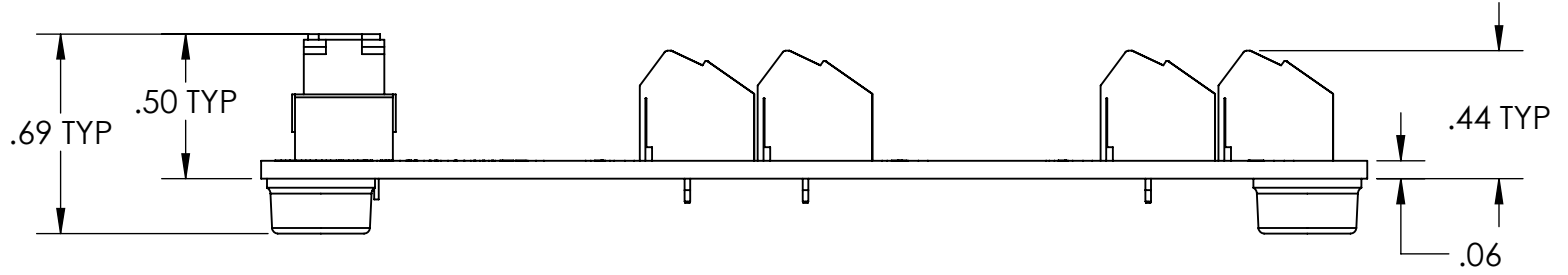

4

3

2

1

B

B

A

A

DIM: INCH	DATE: 12/08/2019	RoHS COMPLIANT: YES	DESCRIPTION: MDR 50-Pin Female Breakout Board
WINFORD ENGINEERING, LLC 4561 GARFIELD ROAD AUBURN, MI 48611			PART NUMBER (S) BRKARMC50F-S-FT
www.winford.com		989-671-9721	PART REVISION A

4

3

2

1