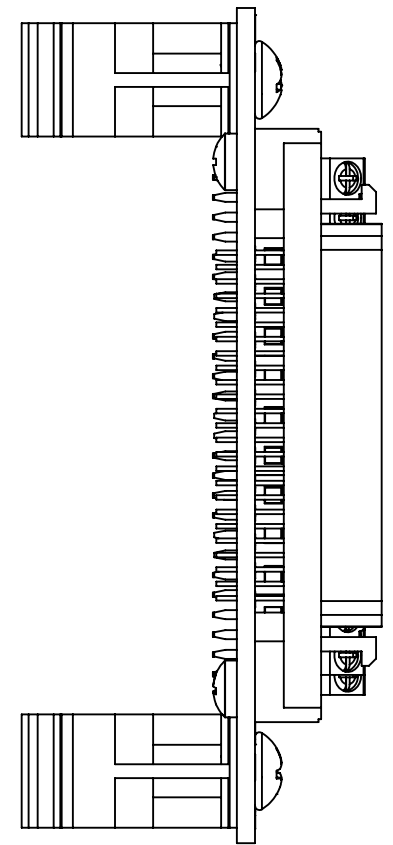

4

3

2

1

B

B

A

A

DIM: INCH	DATE: 12/08/2019	RoHS COMPLIANT: YES	DESCRIPTION: MDR 50-Pin Female Breakout Board
WINFORD ENGINEERING, LLC 4561 GARFIELD ROAD AUBURN, MI 48611			PART NUMBER (S) BRKARMC50F-S-DIN
www.winford.com		989-671-9721	PART REVISION A