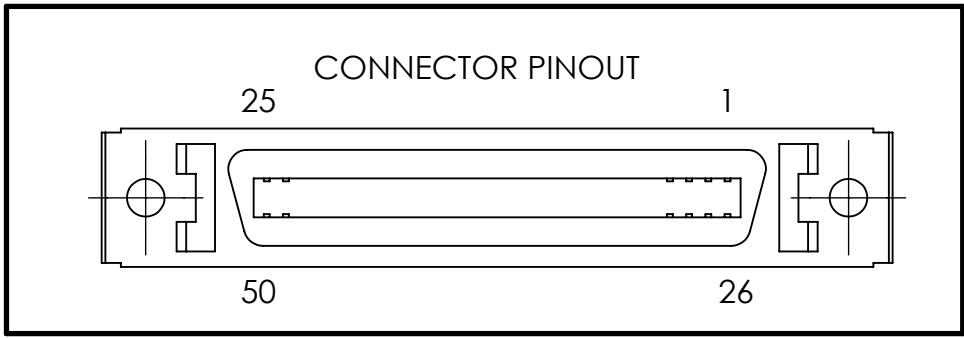

DIM: INCH	DATE: 12/08/2019	RoHS COMPLIANT: YES	DESCRIPTION: MDR 50-Pin Female Breakout Board
WINFORD ENGINEERING, LLC 4561 GARFIELD ROAD AUBURN, MI 48611			PART NUMBER (S) BRKARMC50F-S-DIN
www.winford.com		989-671-9721	PART REVISION A