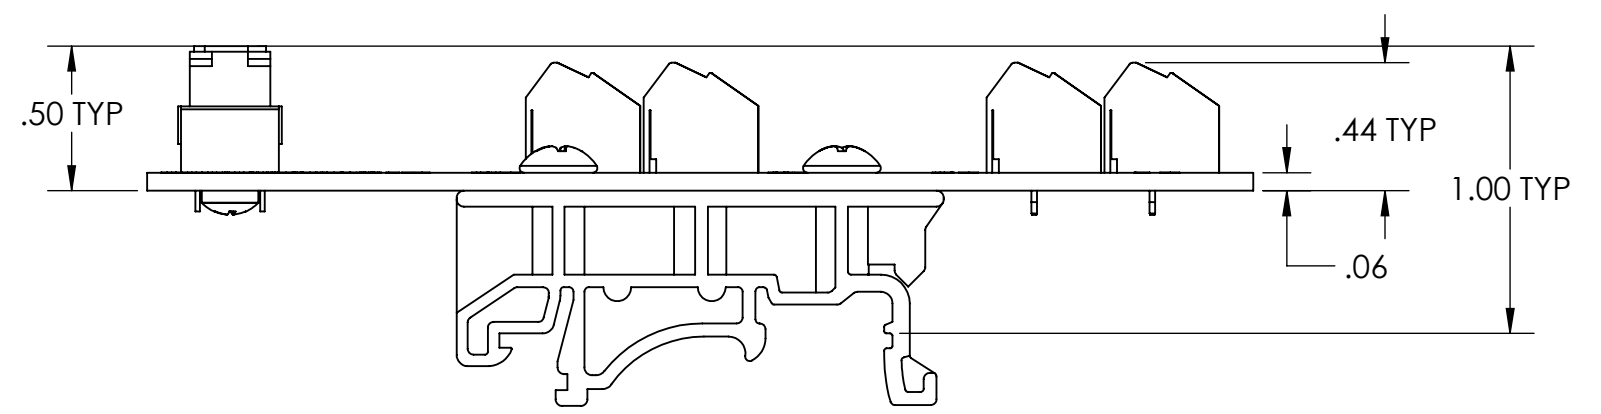

4

3

2

1

B

B

A

A

DIM: INCH	DATE: 12/08/2019	RoHS COMPLIANT: YES	DESCRIPTION: MDR 50-Pin Female Breakout Board
WINFORD ENGINEERING, LLC 4561 GARFIELD ROAD AUBURN, MI 48611			PART NUMBER (S) BRKARMC50F-S-DIN
www.winford.com		989-671-9721	PART REVISION A

4

3

2

1