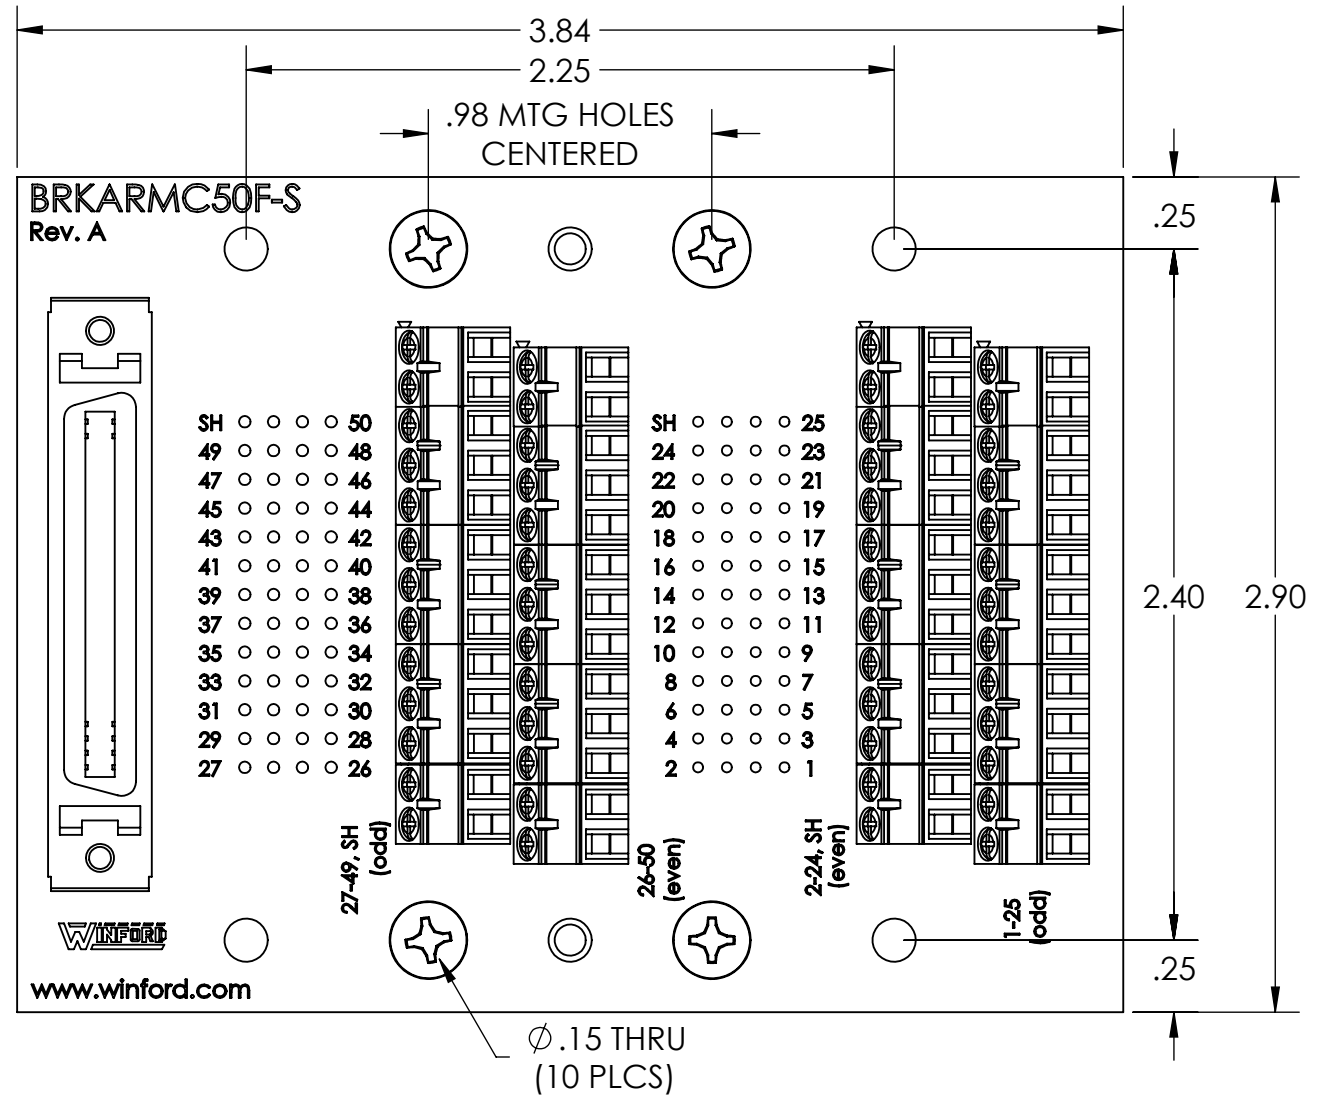

4

3

2

1

B

B

A

A

DIM: INCH	DATE: 12/08/2019	RoHS COMPLIANT: YES	DESCRIPTION: MDR 50-Pin Female Breakout Board
WINFORD ENGINEERING, LLC 4561 GARFIELD ROAD AUBURN, MI 48611			PART NUMBER (S) BRKARMC50F-S-DIN
www.winford.com		989-671-9721	PART REVISION A

4

3

2

1