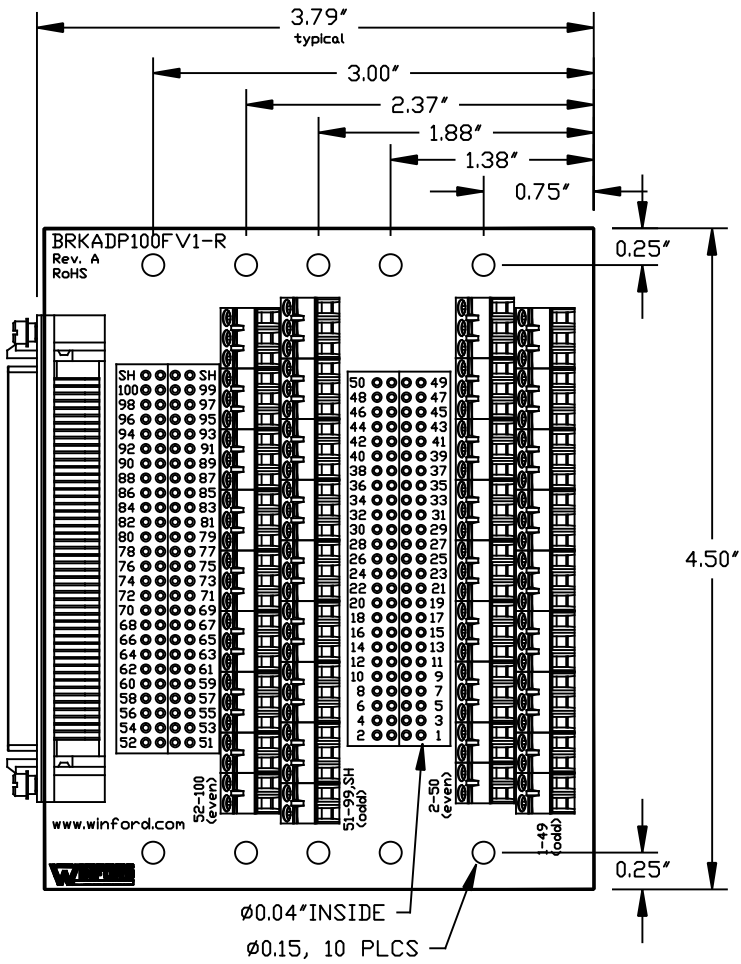

#2-56
Internal

DIM: Inch	DATE: 09-05-2017	RoHS COMPLIANT: Yes	DESCRIPTION:
		Winford Engineering, LLC 4561 Garfield Road Auburn, MI 48611	100-Pin Half-Pitch D-Sub Female R/A Breakout Board
		www.winford.com 989-671-9721	PART NUMBER(S): BRKADP100FV1-R-FT
			PART REVISION: A