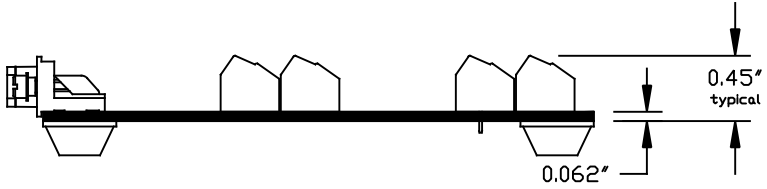

#2-56
Internal

DIM: Inch	DATE: 09-05-2017	RoHS COMPLIANT: Yes	DESCRIPTION:
		Winford Engineering, LLC 4561 Garfield Road Auburn, MI 48611	100-Pin Half-Pitch D-Sub Female R/A Breakout Board
		www.winford.com 989-671-9721	PART NUMBER(S): BRKADP100FV1-R-FT
			PART REVISION: A