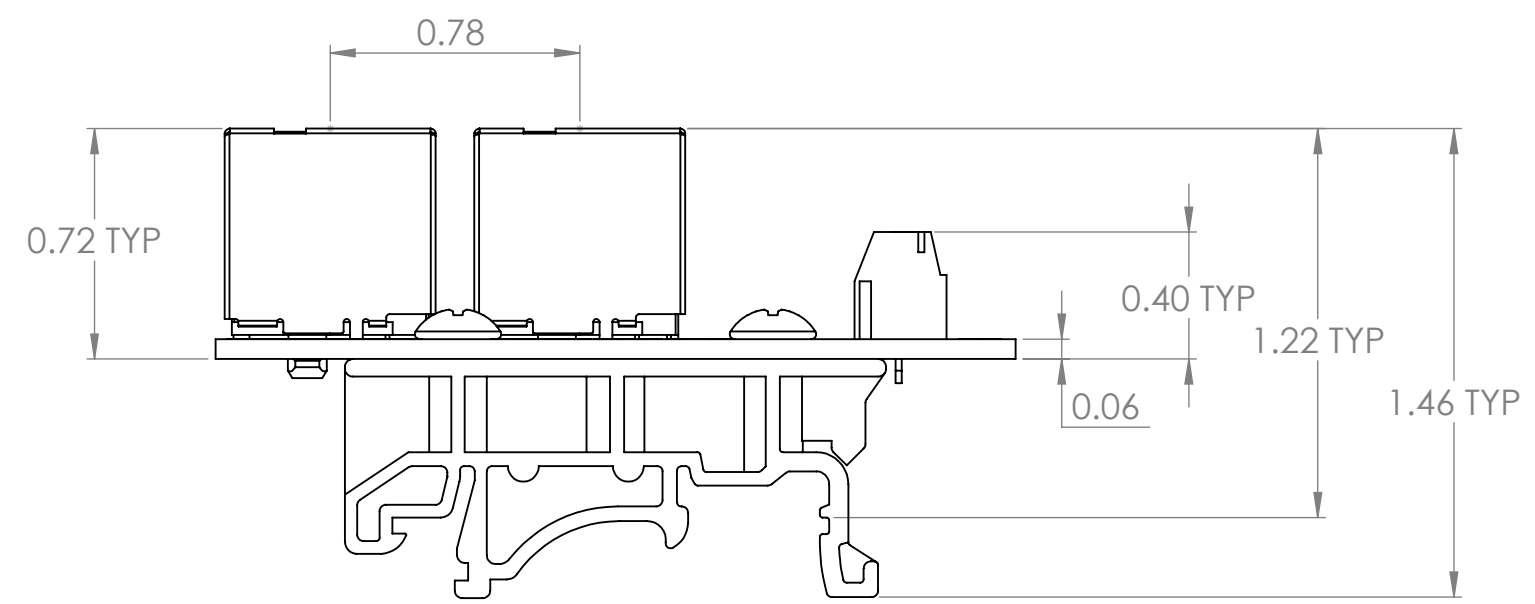

4

3

2

1

Connector Pinout

|   |                  |  |   |                    |
|---|------------------|--|---|--------------------|
| DIM: INCH   | DATE: 04/14/2022 | RoHS COMPLIANT: Yes  | DESCRIPTION:<br>RJ45 Shielded 2-Way Buss Breakout |                    |
|  |                  | WINFORD ENGINEERING, LLC<br>4561 GARFIELD ROAD<br>AUBURN, MI 48611 | PART NUMBER (S)<br>BRK8P8CSJ2B-S-DIN              | PART REVISION<br>A |
| www.winford.com   |                  | 989-671-9721   |   |                    |