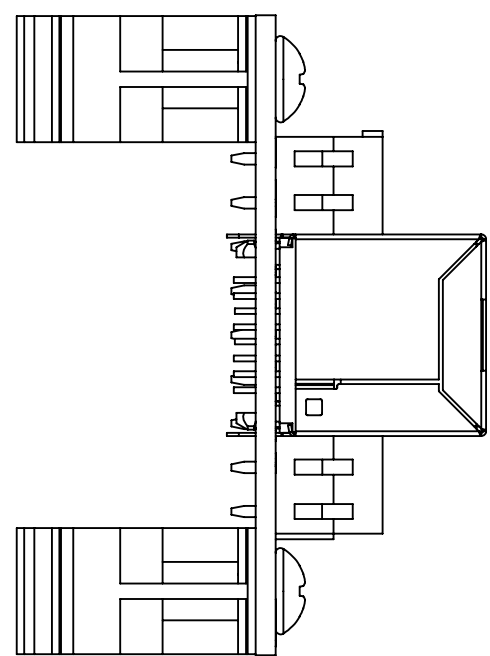

4

3

2

1

Connector Pinout

|   |                  |  |   |                    |
|---|------------------|--|---|--------------------|
| DIM: INCH   | DATE: 04/14/2022 | RoHS COMPLIANT: Yes  | DESCRIPTION:<br>RJ45 Shielded 2-Way Buss Breakout |                    |
|  |                  | WINFORD ENGINEERING, LLC<br>4561 GARFIELD ROAD<br>AUBURN, MI 48611 | PART NUMBER (S)<br>BRK8P8CSJ2B-S-DIN              | PART REVISION<br>A |
| www.winford.com   |                  | 989-671-9721   |   |                    |

4

3

2

1