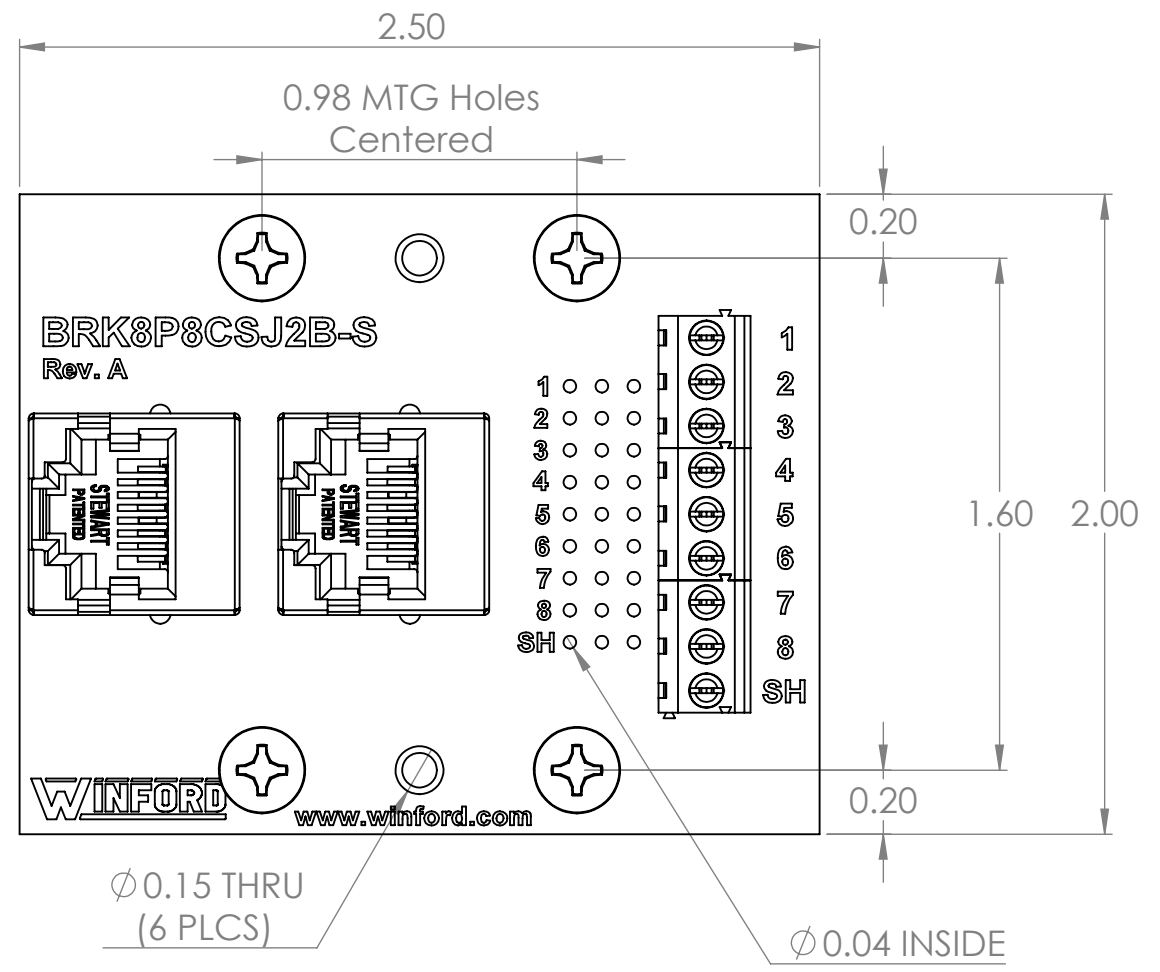

4

3

2

1

Connector Pinout

|   |                  |  |   |                    |
|---|------------------|--|---|--------------------|
| DIM: INCH   | DATE: 04/14/2022 | RoHS COMPLIANT: Yes  | DESCRIPTION:<br>RJ45 Shielded 2-Way Buss Breakout |                    |
|  |                  | WINFORD ENGINEERING, LLC<br>4561 GARFIELD ROAD<br>AUBURN, MI 48611 | PART NUMBER (S)<br>BRK8P8CSJ2B-S-DIN              | PART REVISION<br>A |
| www.winford.com   |                  | 989-671-9721   |   |                    |

4

3

2

1