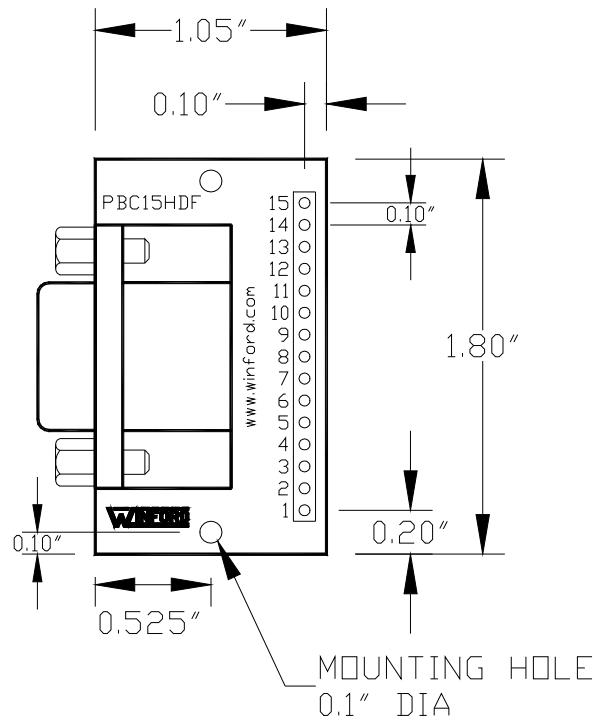

WINFORD ENGINEERING, LLC

4561 Garfield Road • Auburn, MI 48611

www.winford.com • sales@winford.com

1-877-634-2673 • FAX: 1-989-671-2941

PBC15HDF Physical Layout

DB15HD Female Pinout