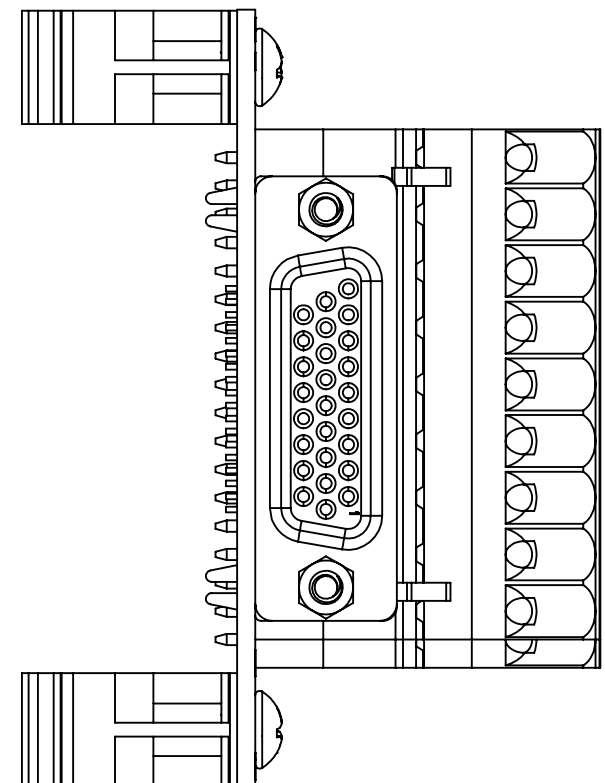

4

3

2

1

B

B

A

A

4

3

2

1

DIM: INCH	DATE: 02/28/21	RoHS COMPLIANT: YES	DESCRIPTION:
 WINFORD ENGINEERING, LLC 4561 GARFIELD ROAD AUBURN, MI 48611			DB26HD Female Breakout
www.winford.com		989-671-9721	PART NUMBER (S)
			BRKLD26HDF-RG-DIN
			PART REVISION
			A