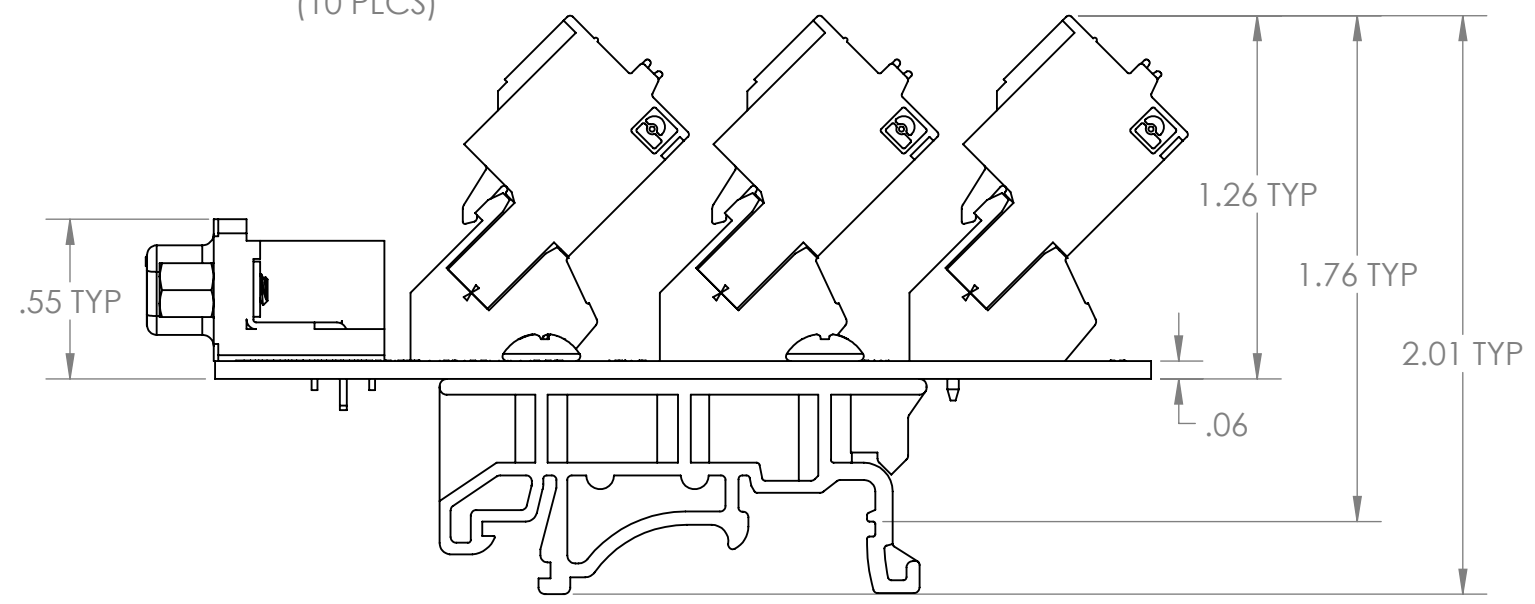

4

3

2

1

DIM: INCH	DATE: 02/28/21	RoHS COMPLIANT: YES	DESCRIPTION:
 WINFORD ENGINEERING, LLC 4561 GARFIELD ROAD AUBURN, MI 48611			DB26HD Female Breakout
www.winford.com		989-671-9721	PART NUMBER (S)
			BRKLD26HDF-RG-DIN
			PART REVISION
			A