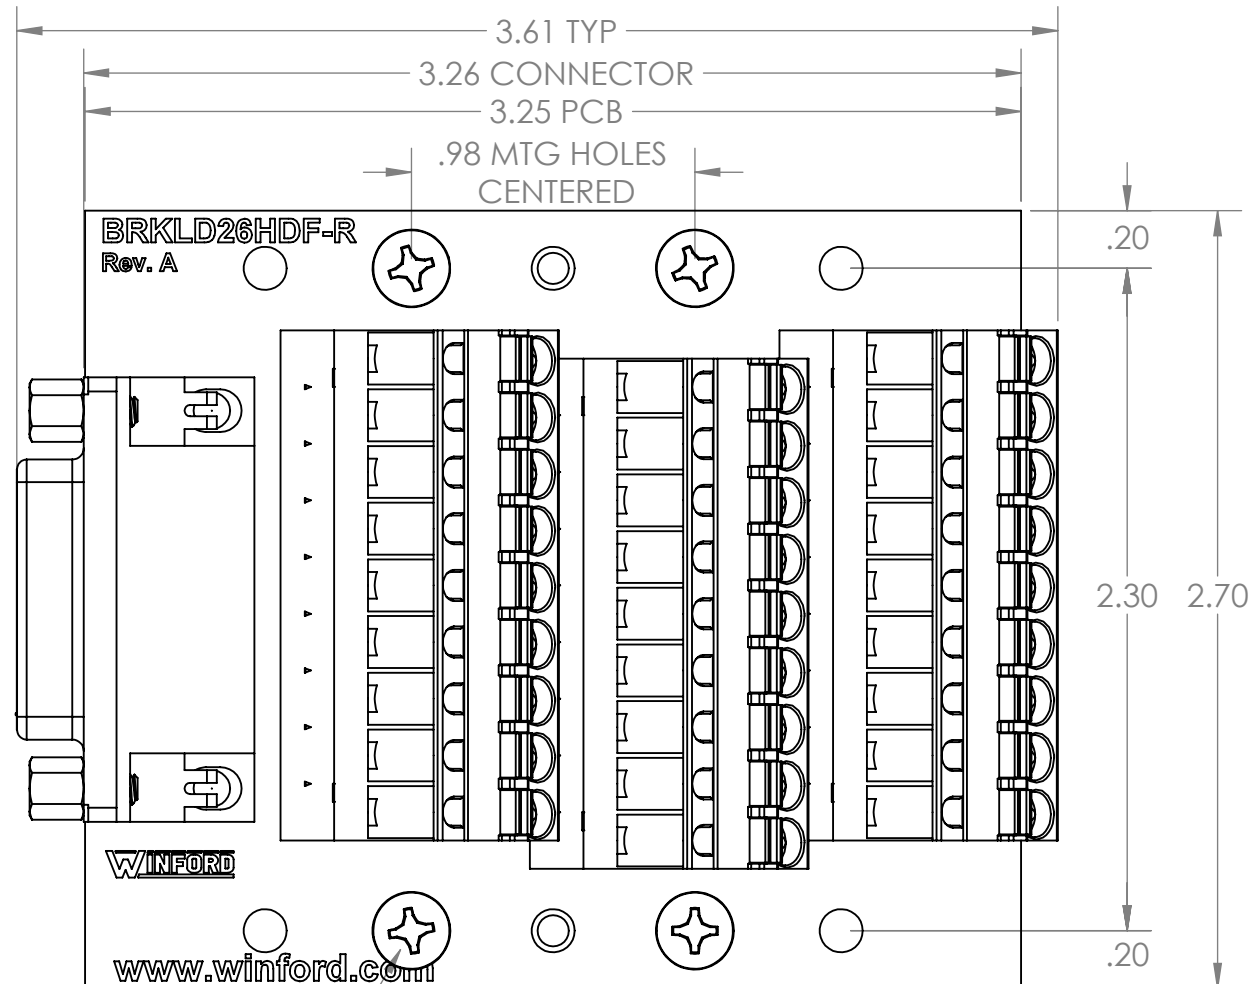

4

3

2

1

B

B

A

A

4

3

2

1

DIM: INCH	DATE: 02/28/21	RoHS COMPLIANT: YES	DESCRIPTION:
 WINFORD ENGINEERING, LLC 4561 GARFIELD ROAD AUBURN, MI 48611			DB26HD Female Breakout
www.winford.com		989-671-9721	PART NUMBER (S)
			BRKLD26HDF-RG-DIN
			PART REVISION
			A