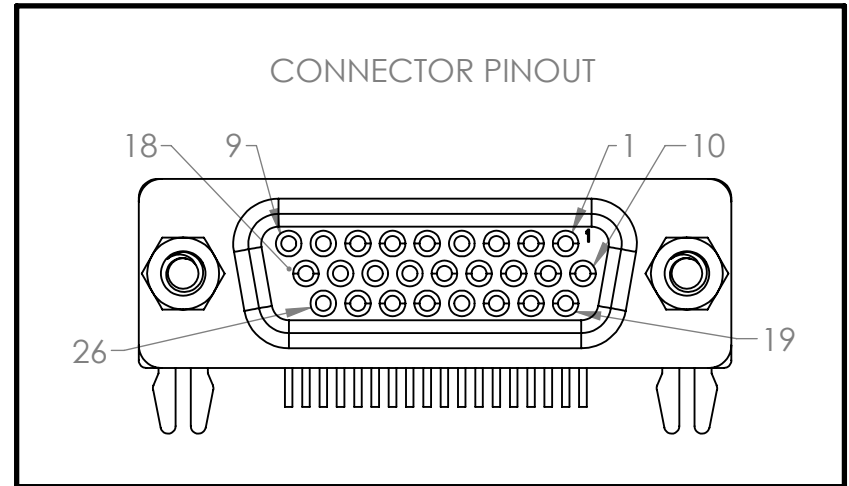

4

3

2

1

DIM: INCH	DATE: 02/28/21	RoHS COMPLIANT: YES	DESCRIPTION:
 WINFORD ENGINEERING, LLC 4561 GARFIELD ROAD AUBURN, MI 48611			DB26HD Female Breakout
www.winford.com		989-671-9721	PART NUMBER (S)
			BRKLD26HDF-RG-DIN
			PART REVISION
			A