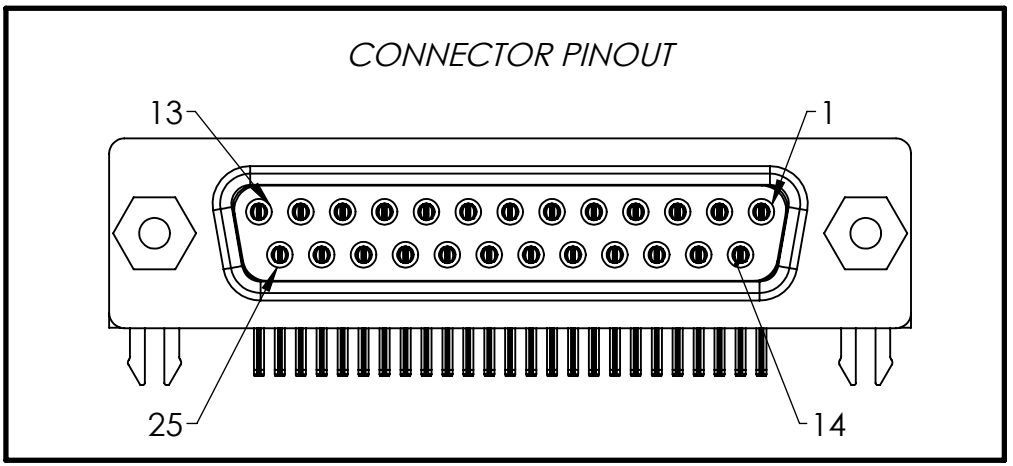

4

3

2

1

DIM: INCH	DATE: 07/22/2020	RoHS COMPLIANT: YES	DESCRIPTION:
			DB25 Female Breakout
WINFORD ENGINEERING, LLC 4561 GARFIELD ROAD AUBURN, MI 48611			PART NUMBER (S)
www.winford.com			BRKLD25F-RW-DIN
989-671-9721			PART REVISION
			A