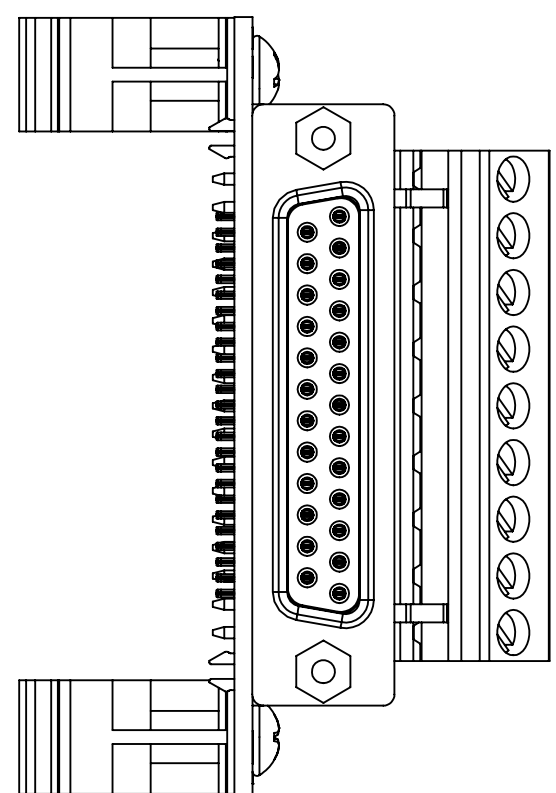

4

3

2

1

B

B

A

A

4

3

2

1

DIM: INCH	DATE: 07/22/2020	RoHS COMPLIANT: YES	DESCRIPTION:
			DB25 Female Breakout
WINFORD ENGINEERING, LLC 4561 GARFIELD ROAD AUBURN, MI 48611			PART NUMBER (S)
www.winford.com			BRKLD25F-RW-DIN
989-671-9721			PART REVISION
			A