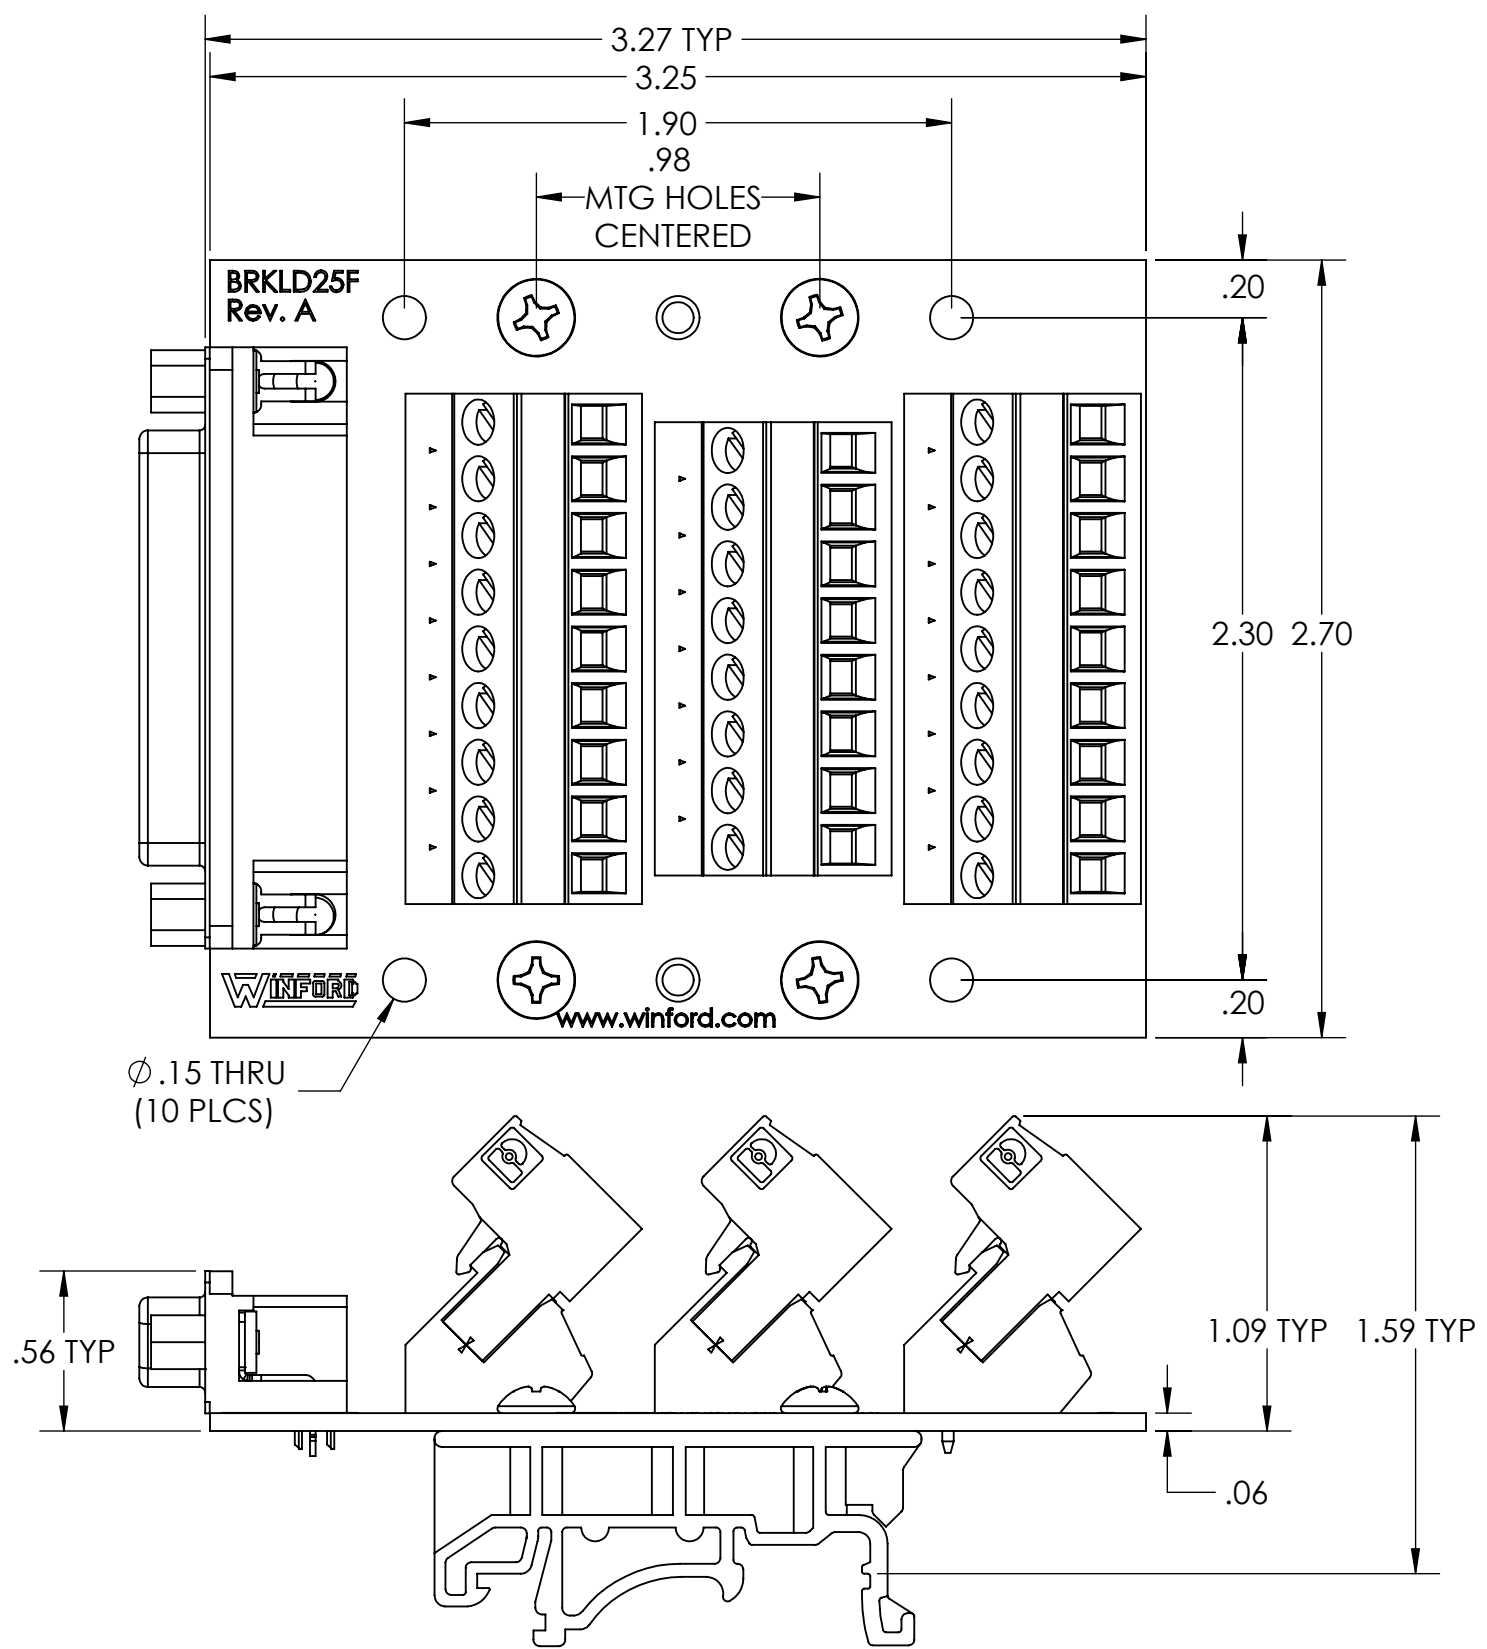

4

3

2

1

B

B

A

A

4

3

2

1

DIM: INCH	DATE: 07/22/2020	RoHS COMPLIANT: YES	DESCRIPTION:
			DB25 Female Breakout
WINFORD ENGINEERING, LLC 4561 GARFIELD ROAD AUBURN, MI 48611			PART NUMBER (S)
www.winford.com			BRKLD25F-RW-DIN
989-671-9721			PART REVISION
			A