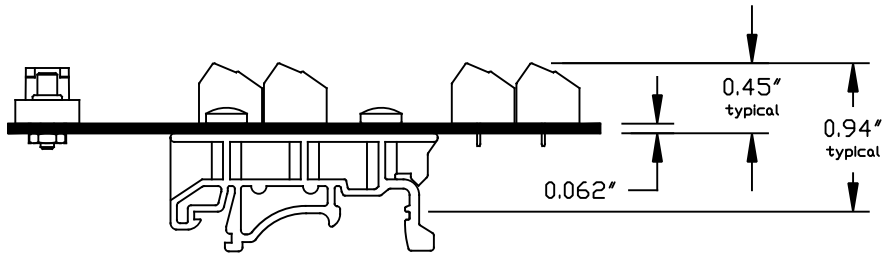

#2-56  
Internal

DIM: Inch	DATE: 10-01-2018	RoHS COMPLIANT: Yes	DESCRIPTION:
		Winford Engineering, LLC 4561 Garfield Road Auburn, MI 48611	68-Pin Half-Pitch D-Sub Female Breakout Board
		www.winford.com	989-671-9721
PART NUMBER(S):			PART REVISION:
BRKBDP68FV1-SB-DIN			A