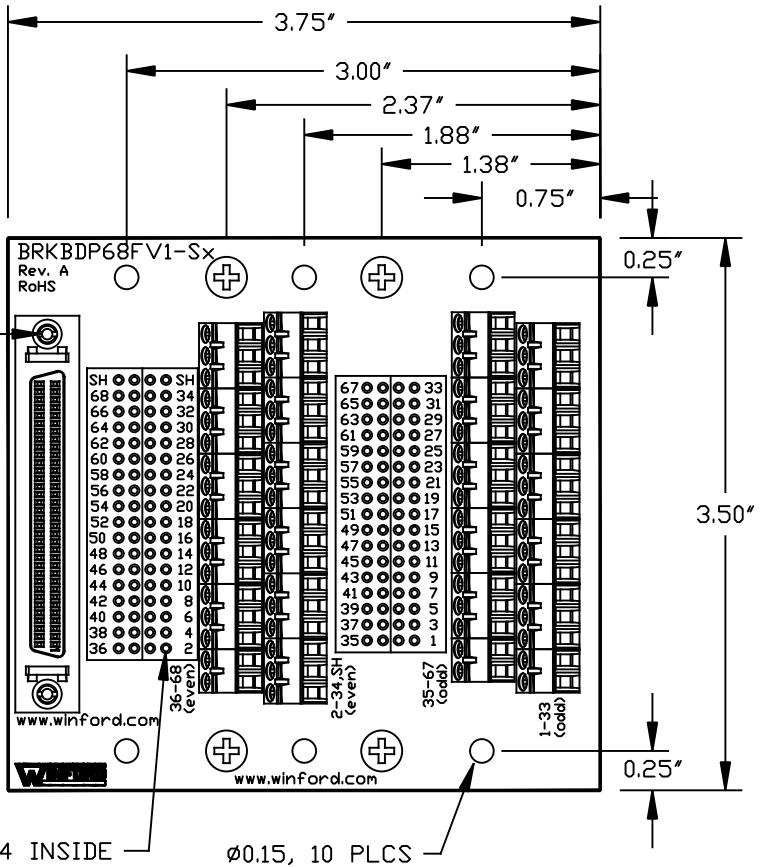

#2-56  
Internal

DIM: Inch	DATE: 10-01-2018	RoHS COMPLIANT: Yes	DESCRIPTION:
		Winford Engineering, LLC 4561 Garfield Road Auburn, MI 48611	68-Pin Half-Pitch D-Sub Female Breakout Board
		www.winford.com	989-671-9721
PART NUMBER(S):			PART REVISION:
BRKBDP68FV1-SB-DIN			A