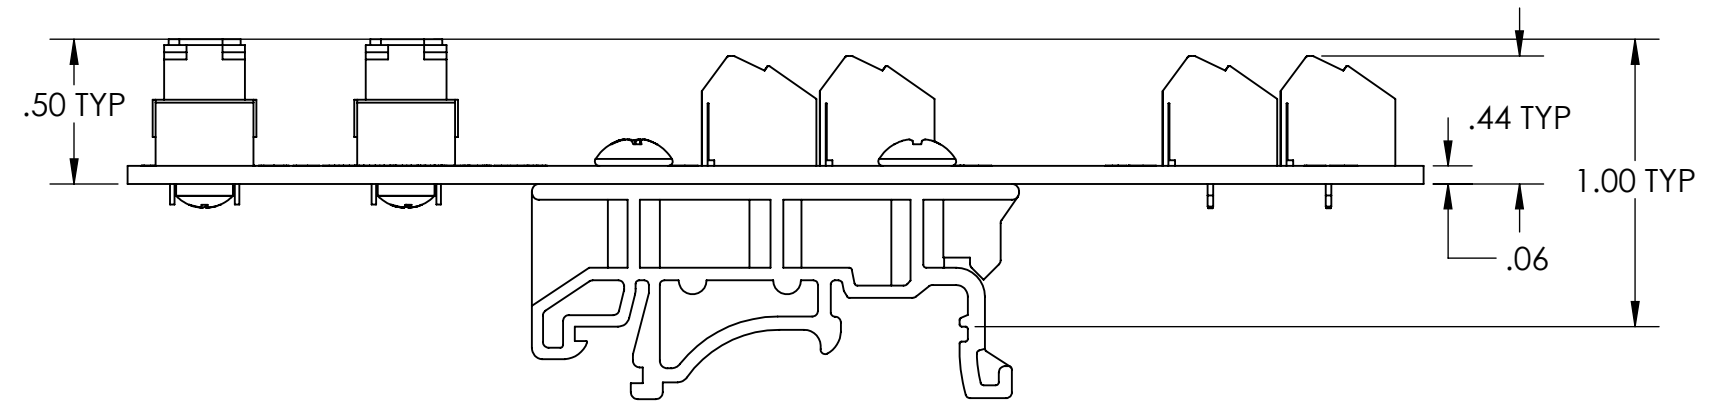

4

3

2

1

B

B

A

A

DIM: INCH	DATE: 12/1/2019	RoHS COMPLIANT: YES	DESCRIPTION: MDR 50-Pin Dual Female Breakout Board
		WINFORD ENGINEERING, LLC 4561 GARFIELD ROAD AUBURN, MI 48611	PART NUMBER (S) BRKARMC50FF-S-DIN
www.winford.com		989-671-9721	PART REVISION A

4

3

2

1