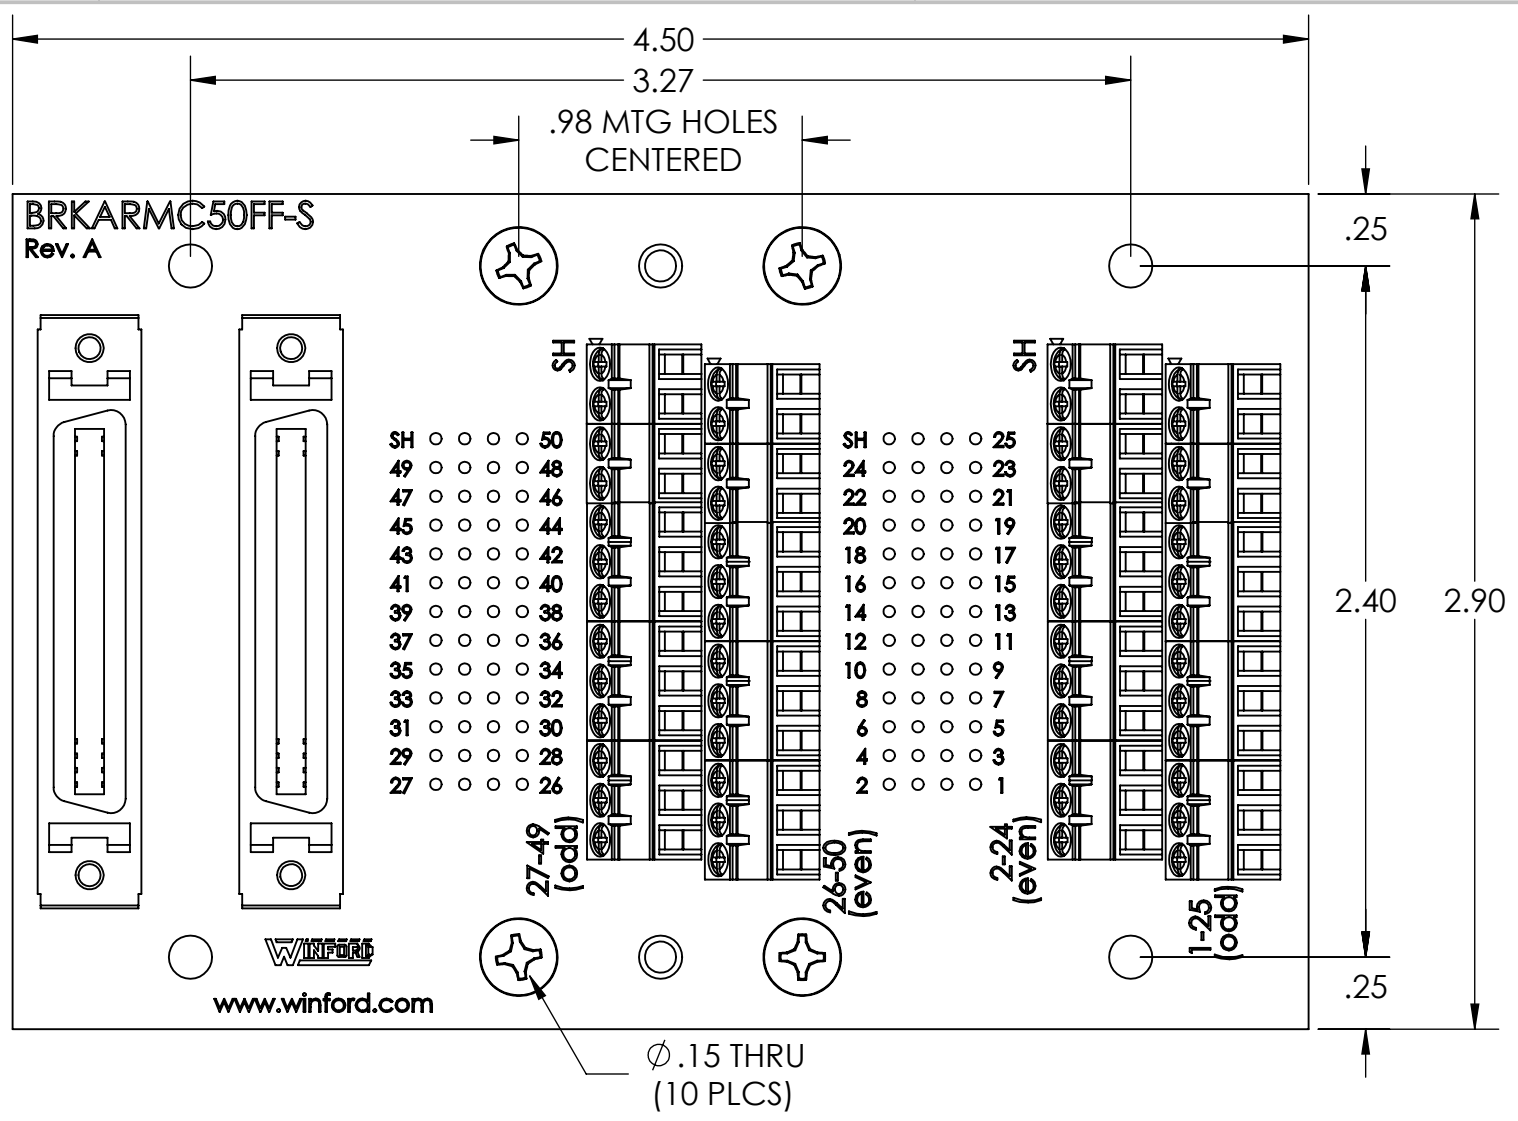

4

3

2

1

B

B

A

A

DIM: INCH	DATE: 12/1/2019	RoHS COMPLIANT: YES	DESCRIPTION: MDR 50-Pin Dual Female Breakout Board
		WINFORD ENGINEERING, LLC 4561 GARFIELD ROAD AUBURN, MI 48611	PART NUMBER (S) BRKARMC50FF-S-DIN
www.winford.com		989-671-9721	PART REVISION A

4

3

2

1