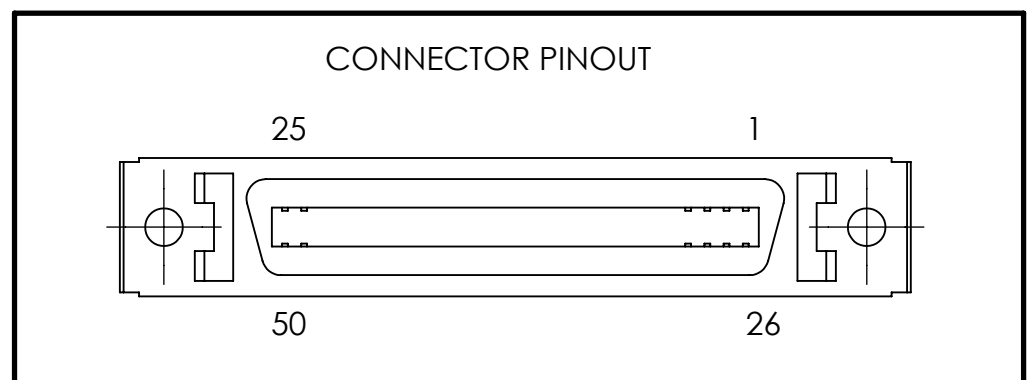

DIM: INCH	DATE: 12/1/2019	RoHS COMPLIANT: YES	DESCRIPTION: MDR 50-Pin Dual Female Breakout Board
		WINFORD ENGINEERING, LLC 4561 GARFIELD ROAD AUBURN, MI 48611	PART NUMBER (S) BRKARMC50FF-S-DIN
www.winford.com		989-671-9721	PART REVISION A