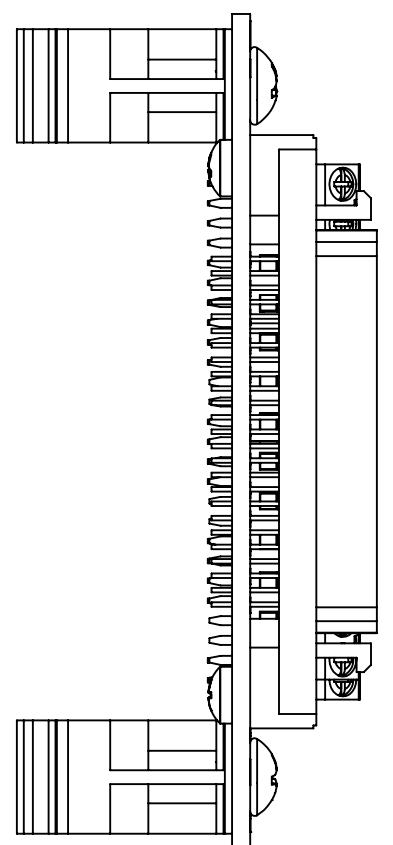

4

3

2

1

B

B

A

A

DIM: INCH	DATE: 12/1/2019	RoHS COMPLIANT: YES	DESCRIPTION: MDR 50-Pin Dual Female Breakout Board
		WINFORD ENGINEERING, LLC 4561 GARFIELD ROAD AUBURN, MI 48611	PART NUMBER (S) BRKARMC50FF-S-DIN
www.winford.com		989-671-9721	PART REVISION A